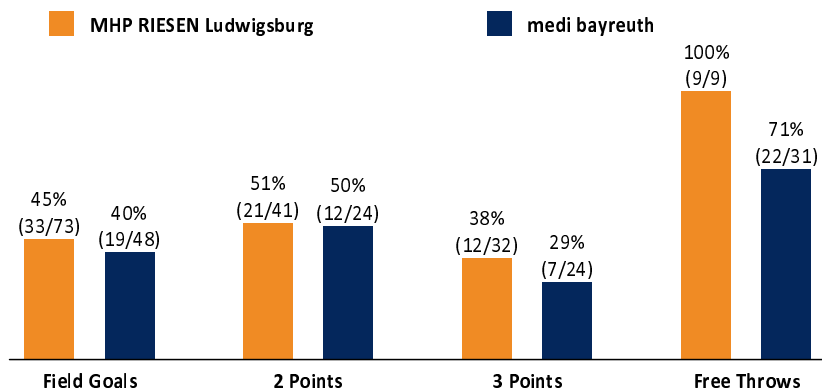

MHP RIESEN Ludwigsburg 87 : 67

medi bayreuth

Referee: CICI Gentian
Umpires: BARTH Benjamin / BRENDEL Nicolas
Commissioner: BENDER Ute

Attendance: 500
Ludwigsburg, MHPArena (4.129Plätze), SA 8 JAN 2022, 20:30, Game-ID: 26075

Scoreboard table showing Q1, Q2, Q3, Q4 scores for LUD and BAY.

LUD - MHP RIESEN Ludwigsburg (Coach: PATRICK John)

Main player statistics table for Ludwigsburg including columns for No., Name, Min, PTS, 2 Points, 3 Points, Field Goals, Free Throws, and various rebound and steal metrics.

BAY - medi bayreuth (Coach: KORNER Raoul)

Main player statistics table for medi bayreuth including columns for No., Name, Min, PTS, 2 Points, 3 Points, Field Goals, Free Throws, and various rebound and steal metrics.

Summary statistics table comparing LUD and BAY across various metrics like Rebounds, Assists, Fouls, Turnovers, Steals, Points in the Paint, etc.

EASYCREDIT-BBL.DE

Alle offiziellen Statistiken der easyCredit BBL, Daten, Rekorde uvm. gibt es auf easyCredit-BBL.de! Und für unterwegs: die neue offizielle Liga-App, kostenfrei für iOS und Android.

MAGENTASPORT.DE

Keinen Korb mehr verpassen - Alle Spiele der easyCredit Basketball Bundesliga und des MagentaSport BBL Pokals live auf MagentaSport.de

LEGEND
Min Minutes Played
DNP Did Not Play
PTS Points
DR Defensive Rebounds
OR Offensive Rebounds
TR Total Rebounds
AS Assists
ST Steals
TO Turnovers
BS Blocked Shots
SB Shots Blocked
EFF Efficiency = ((PTS + TR + AS + ST + BS) - ((FGA - FGM) + (FTA - FTM) + TO))
PF Fouls
FD Fouls Drawn
+/- Plus-Minus-Rating
* Starters