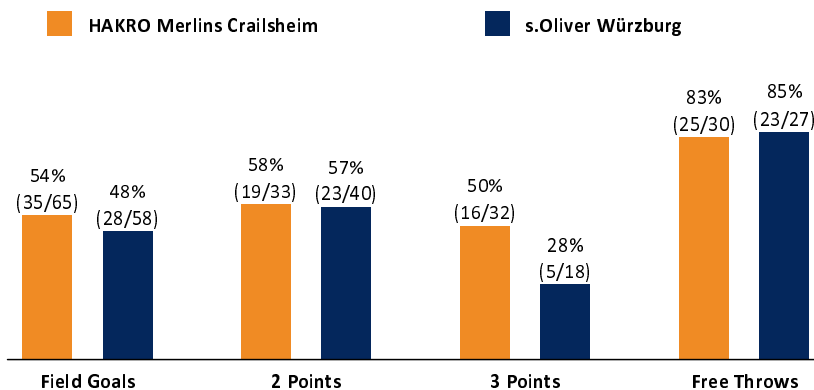

WUE - s.Oliver Würzburg (Coach: WUCHERER Denis)

No.	Name	Min	PTS	2 Points	3 Points	Field Goals	Free Throws	OR	DR	TR	AS	ST	TO	BS	SB	PF	FD	EFF	+/-
4	BÖHMER Julius	10:16	2	0/1 (0%)	0/1 (0%)	0/2 (0%)	2/2 (100%)		1	1	3		1		1	3	3	3	-4
7	KING Alex	6:11	2	1/1 (100%)		1/1 (100%)	0/1 (0%)										1	1	-12
10	PARODI Luciano	10:58	0		0/2 (0%)	0/2 (0%)					1		3			5	4	-4	-7
20	ALBUS Julian	7:29	2	1/2 (50%)	0/1 (0%)	1/3 (33%)			1	1	1							2	-6
*21	SKELE Aigars	29:41	19	3/6 (50%)	2/3 (67%)	5/9 (56%)	7/7 (100%)		3	3	1		4		1	2	5	15	-14
*22	MOLLER Craig	20:08	3	1/1 (100%)	0/4 (0%)	1/5 (20%)	1/2 (50%)	1	2	3	2	1	3	2		1	1	3	-23
23	RODRIGUEZ Desi	25:10	13	3/3 (100%)	0/1 (0%)	3/4 (75%)	7/7 (100%)		5	5	2	1	3	1			4	18	-6
*24	HUNT Cameron	21:42	13	2/4 (50%)	2/3 (67%)	4/7 (57%)	3/3 (100%)		2	2	1		2			2	2	11	2
32	CARVACHO Nicolas	15:47	12	6/7 (86%)		6/7 (86%)	0/1 (0%)	3	3	6	1				1	4	2	17	-7
34	HOFFMANN Felix	15:14	3	1/4 (25%)	0/1 (0%)	1/5 (20%)	1/2 (50%)		1	1	4	2	1		1	1	1	4	-30
*44	BUFORD William	22:27	11	3/8 (38%)	1/2 (50%)	4/10 (40%)	2/2 (100%)	1	1	2	4					5	2	11	-15
*65	STANIC Filip	14:57	4	2/3 (67%)		2/3 (67%)		2	2	4	1		4			1	2	4	-13
Team / Coach								2	2	4			1				3		
Totals		200:00	84	23/40 (57%)	5/18 (28%)	28/58 (48%)	23/27 (85%)	9	23	32	21	4	22	3	4	24	27	88	-27

CRA	Rebounds OR/DR/TR	WUE
9 / 23 / 32		9 / 23 / 32
25	Assists	21
28	Fouls	24
24	Fouls Drawn	27
15	Turnovers	22
12	Steals	4
34	Points in the Paint	42
15	Second Chance Points	12
12	Fast Break Points	12
29 (105:76)	Biggest Lead	5 (47:52)
14-0 (73:59)	Biggest Scoring Run	10-0 (31:34)
Lead Changes: 10		
Times Tied: 8		

EASYCREDIT-BBL.DE

Alle offiziellen Statistiken der easyCredit BBL, Daten, Rekorde uvm. gibt es auf easyCredit-BBL.de! Und für unterwegs: die neue offizielle Liga-App, kostenfrei für iOS und Android.

MAGENTASPORT.DE

Keinen Korb mehr verpassen - Alle Spiele der easyCredit Basketball Bundesliga und des MagentaSport BBL Pokals live auf MagentaSport.de

LEGEND
Min Minutes Played   DR Defensive Rebounds   AS Assists   BS Blocked Shots   PF Fouls   +/- Plus-Minus-Rating
DNP Did Not Play   OR Offensive Rebounds   ST Steals   SB Shots Blocked   FD Fouls Drawn   * Starters
PTS Points   TR Total Rebounds   TO Turnovers   EFF Efficiency = ((PTS + TR + AS + ST + BS) - ((FGA - FGM) + (FTA - FTM) + TO))