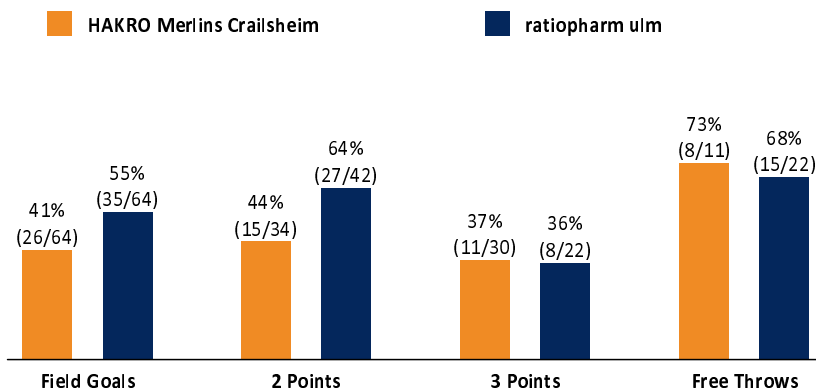

ULM - ratiopharm ulm (Coach: LAKOVIC Jaka)

No.	Name	Min	PTS	2 Points	3 Points	Field Goals	Free Throws	OR	DR	TR	AS	ST	TO	BS	SB	PF	FD	EFF	+/-	
*0	CHRISTON Semaj	26:49	9	4/8 (50%)	0/1 (0%)	4/9 (44%)	1/3 (33%)		3	3	10	3	3		1	1	4	15	0	
*1	FELICIO Cristiano	22:31	9	3/4 (75%)	1/1 (100%)	4/5 (80%)	0/2 (0%)	1	6	7			3	3		4	2	13	10	
*4	BLOSSOMGAME Jaron	19:47	16	5/6 (83%)	1/4 (25%)	6/10 (60%)	3/3 (100%)		5	5	1		1	1	1	2	3	18	10	
6	GÜNTHER Per	13:11	10	3/5 (60%)	1/2 (50%)	4/7 (57%)	1/2 (50%)		1	1							3	7	22	
9	STOLL Marius	1:23	0															0	4	
10	PHILIPPS Christoph	7:23	2	0/1 (0%)	0/1 (0%)	0/2 (0%)	2/2 (100%)		1	1	1		1			3	1	1	1	
14	HERKENHOFF Philipp	22:07	13	3/6 (50%)	2/3 (67%)	5/9 (56%)	1/1 (100%)	2		2	1	2	1			1	1	13	15	
22	KLEPEISZ Thomas	21:08	12	1/1 (100%)	2/4 (50%)	3/5 (60%)	4/5 (80%)	1	3	4	7	1	1			2	5	20	16	
27	KRIMMER Moritz	1:59	0															0	2	
29	DIALLO Nat	13:36	0						2	2	2					1		4	7	
*35	JALLOW Karim	32:01	14	6/9 (67%)	0/3 (0%)	6/12 (50%)	2/3 (67%)	3	4	7	2				1	1	4	16	21	
*44	ZUGIC Fedor	18:05	8	2/2 (100%)	1/3 (33%)	3/5 (60%)	1/1 (100%)	1	1	1			2				2	5	2	
Team / Coach								3	2	5							5			
Totals			200:00	93	27/42 (64%)	8/22 (36%)	35/64 (55%)	15/22 (68%)	10	28	38	24	6	12	4	3	15	25	117	22

CRA	Rebounds OR/DR/TR	ULM
11 / 23 / 34		10 / 28 / 38
16	Assists	24
25	Fouls	15
14	Fouls Drawn	25
16	Turnovers	12
5	Steals	6
30	Points in the Paint	50
11	Second Chance Points	8
12	Fast Break Points	14
4 (4:0)	Biggest Lead	22 (71:93)
10-0 (26:25)	Biggest Scoring Run	16-0 (62:80)
Lead Changes: 17		
Times Tied: 8		

EASYCREDIT-BBL.DE

Alle offiziellen Statistiken der easyCredit BBL, Daten, Rekorde uvm. gibt es auf easyCredit-BBL.de! Und für unterwegs: die neue offizielle Liga-App, kostenfrei für iOS und Android.

MAGENTASPORT.DE

Keinen Korb mehr verpassen - Alle Spiele der easyCredit Basketball Bundesliga und des MagentaSport BBL Pokals live auf MagentaSport.de

LEGEND
Min Minutes Played   DR Defensive Rebounds   AS Assists   BS Blocked Shots   PF Fouls   +/- Plus-Minus-Rating
DNP Did Not Play   OR Offensive Rebounds   ST Steals   SB Shots Blocked   FD Fouls Drawn   * Starters
PTS Points   TR Total Rebounds   TO Turnovers   EFF Efficiency = ((PTS + TR + AS + ST + BS) - ((FGA - FGM) + (FTA - FTM) + TO))