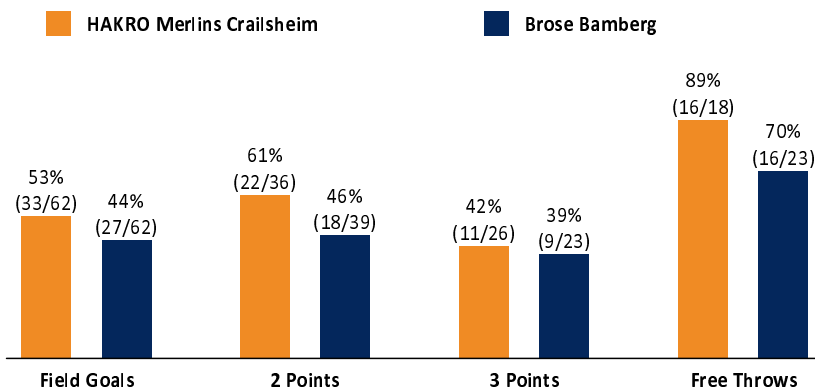

Referee: REITER Moritz
Umpires: KRAUSE Oliver / BOHN Andreas
Commissioner: BENDER Ute

Attendance: 750
Crailsheim, Arena Hohenlohe (3.000 Plätze), DO 23 DEZ 2021, 20:30, Game-ID: 26104

Scoreboard table showing Q1, Q2, Q3, Q4 scores for CRA and BAM.

CRA - HAKRO Merlins Crailsheim (Coach: GLEIM Sebastian)

Main player statistics table for CRA, including columns for No., Name, Min, PTS, 2 Points, 3 Points, Field Goals, Free Throws, and various rebound/assist metrics.

BAM - Brose Bamberg (Coach: AMIEL Oren)

Main player statistics table for BAM, including columns for No., Name, Min, PTS, 2 Points, 3 Points, Field Goals, Free Throws, and various rebound/assist metrics.

Summary statistics table comparing CRA and BAM on metrics like Rebounds, Assists, Fouls, Turnovers, Steals, Points in the Paint, etc.

EASYCREDIT-BBL.DE

Alle offiziellen Statistiken der easyCredit BBL, Daten, Rekorde uvm. gibt es auf easyCredit-BBL.de! Und für unterwegs: die neue offizielle Liga-App, kostenfrei für iOS und Android.

MAGENTASPORT.DE

Keinen Korb mehr verpassen - Alle Spiele der easyCredit Basketball Bundesliga und des MagentaSport BBL Pokals live auf MagentaSport.de

LEGEND: Min Minutes Played, DR Defensive Rebounds, AS Assists, BS Blocked Shots, PF Fouls, +/- Plus-Minus-Rating, DNP Did Not Play, OR Offensive Rebounds, ST Steals, SB Shots Blocked, * Starters, PTS Points, TR Total Rebounds, TO Turnovers, EFF Efficiency = ((PTS + TR + AS + ST + BS) - ((FGA - FGM) + (FTA - FTM) + TO))