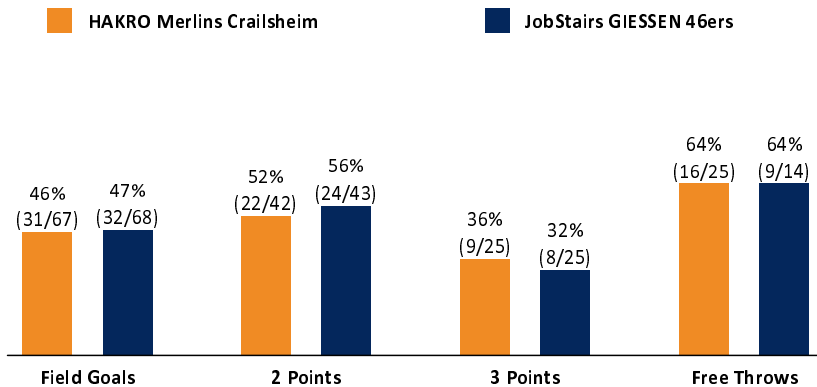

GIE - JobStairs GIESSEN 46ers (Coach: STROBL Pete)

No.	Name	Min	PTS	2 Points	3 Points	Field Goals	Free Throws	OR	DR	TR	AS	ST	TO	BS	SB	PF	FD	EFF	+/-	
*0	McCULLUM Kendale	30:37	16	4/7 (57%)	2/2 (100%)	6/9 (67%)	2/4 (50%)		5	5	7	2	6		1	4	4	19	-3	
1	OMOT Nuni	20:58	12	2/4 (50%)	2/6 (33%)	4/10 (40%)	2/2 (100%)		6	6			1	1			2	12	9	
2	NAWROCKI Dennis	4:53	0													3		0	3	
4	KRAUSHAAR Bjarne	5:10	2	1/1 (100%)	0/1 (0%)	1/2 (50%)					1		1			3		1	2	
*7	LAKSA Martins	33:30	13	1/2 (50%)	3/6 (50%)	4/8 (50%)	2/2 (100%)	2	6	8						4	2	17	-13	
9	BEGUE Maximilian	DNP																		
*10	UHLEMANN Tim	13:41	2	1/1 (100%)	0/2 (0%)	1/3 (33%)			3	3			1	1				3	-16	
12	BINAPFL Kilian	1:58	0						1	1								1	1	
15	MILLER Jalon Demarco	19:35	10	5/8 (63%)		5/8 (63%)		3	2	5	2		1	1		1	2	14	3	
21	KOCH Florian	15:45	4	1/2 (50%)	0/3 (0%)	1/5 (20%)	2/2 (100%)		3	3			2			1	2	1	3	
*25	FAYNE II Phillip	20:25	10	5/6 (83%)		5/6 (83%)	0/2 (0%)	4	2	6	1					1	3	14	-9	
*30	WILLIAMS T. J.	33:28	12	4/12 (33%)	1/5 (20%)	5/17 (29%)	1/2 (50%)	4	4	8	3				3	2	2	10	-10	
Team / Coach								2	2			3					-1			
Totals			200:00	81	24/43 (56%)	8/25 (32%)	32/68 (47%)	9/14 (64%)	15	32	47	14	2	15	3	4	19	17	91	-6

CRA	GIE
10 / 23 / 33	15 / 32 / 47
15	14
17	19
19	17
5	15
7	2
38	36
5	23
15	
8 (83:75)	9 (47:56)
7-0 (57:58)	7-0 (32:39)
	Lead Changes: 4
	Times Tied: 9

EASYCREDIT-BBL.DE
Alle offiziellen Statistiken der easyCredit BBL, Daten, Rekorde uvm. gibt es auf easyCredit-BBL.de! Und für unterwegs: die neue offizielle Liga-App, kostenfrei für iOS und Android.

MAGENTASPORT.DE
Keinen Korb mehr verpassen - Alle Spiele der easyCredit Basketball Bundesliga und des MagentaSport BBL Pokals live auf MagentaSport.de

LEGEND
Min Minutes Played   DR Defensive Rebounds   AS Assists   BS Blocked Shots   PF Fouls   +/- Plus-Minus-Rating
DNP Did Not Play   OR Offensive Rebounds   ST Steals   SB Shots Blocked   FD Fouls Drawn   * Starters
PTS Points   TR Total Rebounds   TO Turnovers   EFF Efficiency = ((PTS + TR + AS + ST + BS) - ((FGA - FGM) + (FTA - FTM) + TO))