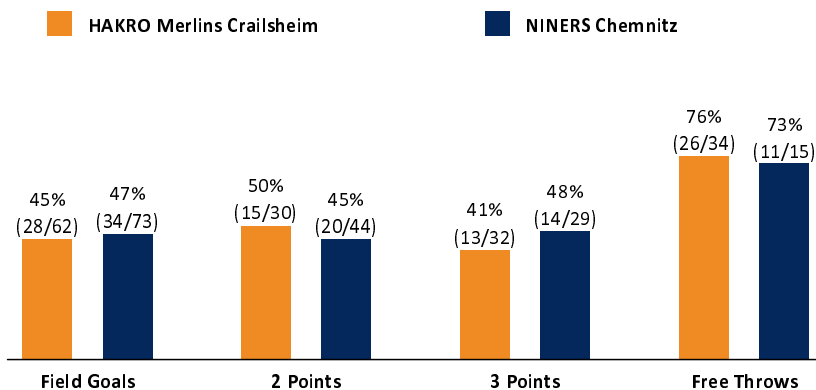

HAKRO Merlins Crailsheim 95 : 93

NINERS Chemnitz

Referee: REITER Moritz
Umpires: STREIT Enrico / BOHN Andreas
Commissioner: LAUPRECHT Claus-Arwed

Attendance: 2.426
Crailsheim, Arena Hohenlohe (3.000 Plätze), SA 7 MAI 2022, 20:30, Game-ID: 26167

Scoreboard table showing Q1, Q2, Q3, Q4 scores for CRA and CHE.

CRA - HAKRO Merlins Crailsheim (Coach: GLEIM Sebastian)

Main player statistics table for CRA, including columns for No., Name, Min, PTS, 2 Points, 3 Points, Field Goals, Free Throws, and various rebound and efficiency metrics.

CHE - NINERS Chemnitz (Coach: PASTORE Rodrigo)

Main player statistics table for CHE, including columns for No., Name, Min, PTS, 2 Points, 3 Points, Field Goals, Free Throws, and various rebound and efficiency metrics.

Summary statistics table comparing CRA and CHE across categories like Rebounds, Assists, Fouls, and Turnovers.

EASYCREDIT-BBL.DE
Alle offiziellen Statistiken der easyCredit BBL, Daten, Rekorde uvm. gibt es auf easyCredit-BBL.de!

MAGENTASPORT.DE
Keinen Korb mehr verpassen - Alle Spiele der easyCredit Basketball Bundesliga und des MagentaSport BBL Pokals live auf MagentaSport.de

LEGEND
Min Minutes Played, DR Defensive Rebounds, AS Assists, BS Blocked Shots, PF Fouls, +/- Plus-Minus-Rating
DNP Did Not Play, OR Offensive Rebounds, ST Steals, SB Shots Blocked, FD Fouls Drawn, * Starters
PTS Points, TR Total Rebounds, TO Turnovers, EFF Efficiency = ((PTS + TR + AS + ST + BS) - ((FGA - FGM) + (FTA - FTM) + TO))