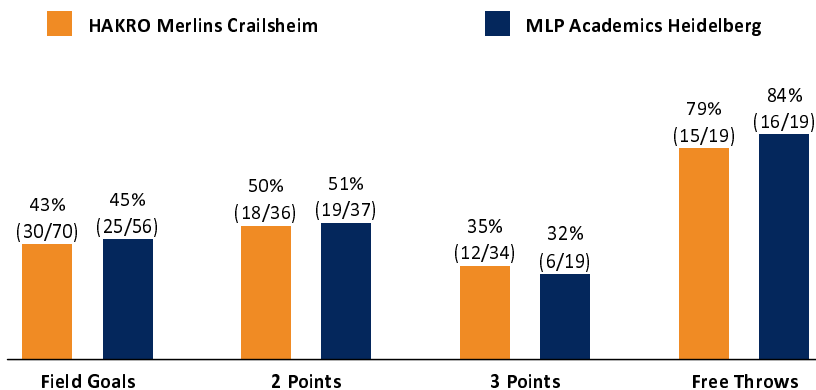

HDB - MLP Academics Heidelberg (Coach: IGNIATOVIC Branislav)

No.	Name	Min	PTS	2 Points	3 Points	Field Goals	Free Throws	OR	DR	TR	AS	ST	TO	BS	SB	PF	FD	EFF	+/-
0	WATKINS Anthony	0:19	0										1					-1	-2
*1	CHAPMAN Brekkott	31:12	13	2/7 (29%)	3/4 (75%)	5/11 (45%)			4	4	1	1		1		5	1	14	-9
2	WÜRZNER Niklas	15:50	2	1/1 (100%)	0/1 (0%)	1/2 (50%)		1	1	2	1	1	1	1		2	1	5	-10
*3	LOWERY Robert	28:56	11	3/6 (50%)	1/4 (25%)	4/10 (40%)	2/2 (100%)		2	2	4	1	4		1	2	2	8	-5
*5	ELY Shyron	27:25	8	4/5 (80%)	0/3 (0%)	4/8 (50%)		1	6	7	2					4	2	13	-16
*8	UGRAI Maximilian	31:03	14	4/6 (67%)		4/6 (67%)	6/8 (75%)	2	4	6	2	1	2			2	4	17	-17
*15	GEIST Jordan	25:50	17	3/7 (43%)	2/7 (29%)	5/14 (36%)	5/5 (100%)	1	7	8		1	2			5	5	15	-4
22	HEYDEN Philipp	6:22	2	1/2 (50%)		1/2 (50%)			2	2			1			1		2	4
29	OSAGHAE Osasunmwem	1:47	0														1	0	-2
30	FRIEDERICI Leon	11:42	2	0/1 (0%)		0/1 (0%)	2/2 (100%)		2	2	1					2	1	4	2
55	ANDERSON Kyan	19:34	3	1/2 (50%)		1/2 (50%)	1/2 (50%)				2		1			1	2	2	-16
Team / Coach									1	1								1	
Totals		200:00	72	19/37 (51%)	6/19 (32%)	25/56 (45%)	16/19 (84%)	5	29	34	13	5	12	2	1	24	19	80	-15

CRA	HDB
11 / 28 / 39	5 / 29 / 34
19	13
20	24
24	19
8	12
6	5
32	30
13	1
10	4
15 (87:72)	11 (6:17)
15-0 (83:69)	8-0 (29:38)
Lead Changes: 5	
Times Tied: 5	

EASYCREDIT-BBL.DE

Alle offiziellen Statistiken der easyCredit BBL, Daten, Rekorde uvm. gibt es auf easyCredit-BBL.de! Und für unterwegs: die neue offizielle Liga-App, kostenfrei für iOS und Android.

MAGENTASPORT.DE

Keinen Korb mehr verpassen - Alle Spiele der easyCredit Basketball Bundesliga und des MagentaSport BBL Pokals live auf MagentaSport.de

LEGEND
Min Minutes Played   DR Defensive Rebounds   AS Assists   BS Blocked Shots   PF Fouls   +/- Plus-Minus-Rating
DNP Did Not Play   OR Offensive Rebounds   ST Steals   SB Shots Blocked   FD Fouls Drawn   * Starters
PTS Points   TR Total Rebounds   TO Turnovers   EFF Efficiency = ((PTS + TR + AS + ST + BS) - ((FGA - FGM) + (FTA - FTM) + TO))