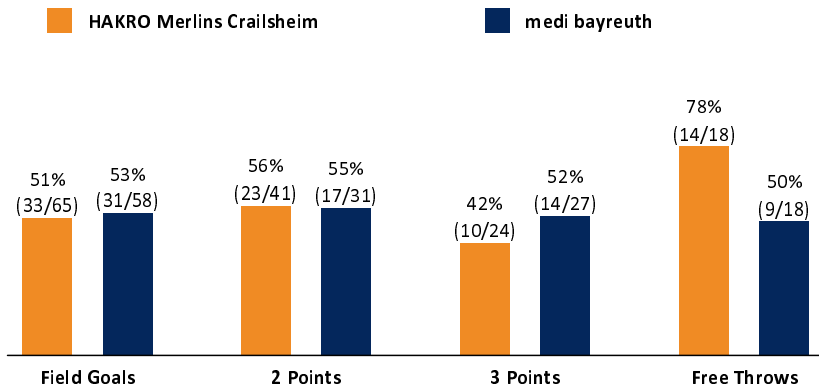

HAKRO Merlins Crailsheim 90 : 85

medi bayreuth

Referee: HACK Johannes
Umpires: SIROWI Dennis / REY Danjana
Commissioner: LAUPRECHT Claus-Arwed

Attendance: 1.996
Crailsheim, Arena Hohenlohe (3.000 Plätze), SA 16 APR 2022, 20:30, Game-ID: 26211

Summary table showing quarter scores for CRA and BAY across Q1, Q2, Q3, and Q4.

CRA - HAKRO Merlins Crailsheim (Coach: GLEIM Sebastian)

Main player statistics table for CRA, including columns for No., Name, Min, PTS, 2 Points, 3 Points, Field Goals, Free Throws, and various rebound and turnover metrics.

Summary table comparing CRA and BAY on various metrics such as Rebounds, Assists, Fouls, Turnovers, Steals, Points in the Paint, Second Chance Points, Fast Break Points, Biggest Lead, Biggest Scoring Run, and Lead Changes.