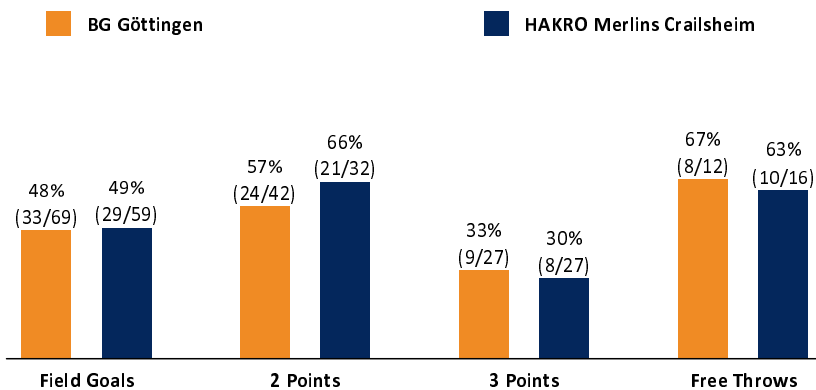

BG Göttingen

83 : 76 HAKRO Merlins Crailsheim

Referee: BITTNER Steve
Umpires: ORUZGANI Zulfikar / HODZIC Nermin
Commissioner: JANZEN Sascha

Attendance: 1.507
Göttingen, Sparkassen-Arena / LOKHALLE (3.447 Plätze), SA 18 DEZ 2021, 18:00, Game-ID: 26030

Scoreboard table showing Q1, Q2, Q3, Q4 scores for GOT and CRA.

GOT - BG Göttingen (Coach: MOORS Roel)

Main player statistics table for GOT, including columns for No., Name, Min, PTS, 2 Points, 3 Points, Field Goals, Free Throws, and various rebound/assist metrics.

CRA - HAKRO Merlins Crailsheim (Coach: GLEIM Sebastian)

Main player statistics table for CRA, including columns for No., Name, Min, PTS, 2 Points, 3 Points, Field Goals, Free Throws, and various rebound/assist metrics.

Summary table comparing GOT and CRA on various metrics like Rebounds, Assists, Fouls, Turnovers, Steals, Points in the Paint, etc.

EASYCREDIT-BBL.DE

Alle offiziellen Statistiken der easyCredit BBL, Daten, Rekorde uvm. gibt es auf easyCredit-BBL.de! Und für unterwegs: die neue offizielle Liga-App, kostenfrei für iOS und Android.

MAGENTASPORT.DE

Keinen Korb mehr verpassen - Alle Spiele der easyCredit Basketball Bundesliga und des MagentaSport BBL Pokals live auf MagentaSport.de

LEGEND
Min Minutes Played
DNP Did Not Play
PTS Points
DR Defensive Rebounds
OR Offensive Rebounds
TR Total Rebounds
AS Assists
ST Steals
TO Turnovers
BS Blocked Shots
SB Shots Blocked
EFF Efficiency = ((PTS + TR + AS + ST + BS) - ((FGA - FGM) + (FTA - FTM) + TO))
PF Fouls
FD Fouls Drawn
+/- Plus-Minus-Rating
* Starters