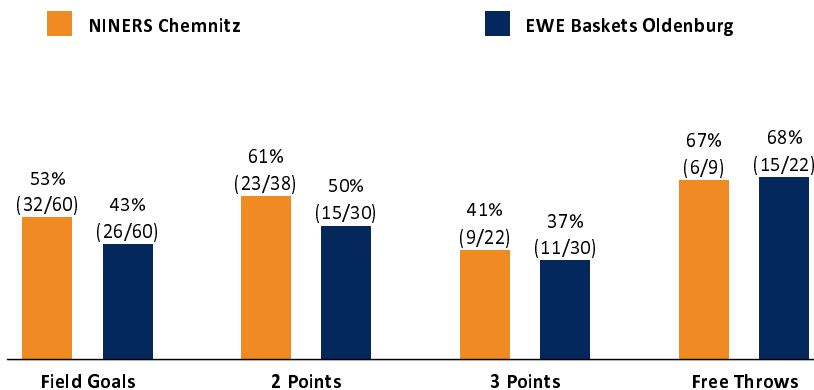

CHE	Rebounds OR/DR/TR	OLD
7 / 26 / 33		9 / 22 / 31
25	Assists	13
20	Fouls	13
13	Fouls Drawn	19
16	Turnovers	13
8	Steals	10
44	Points in the Paint	22
15	Second Chance Points	3
2	Fast Break Points	2
6 (29:23)	Biggest Lead	7 (43:50)
12-0 (73:67)	Biggest Scoring Run	9-0 (43:50)
	Lead Changes:	15
	Times Tied:	11