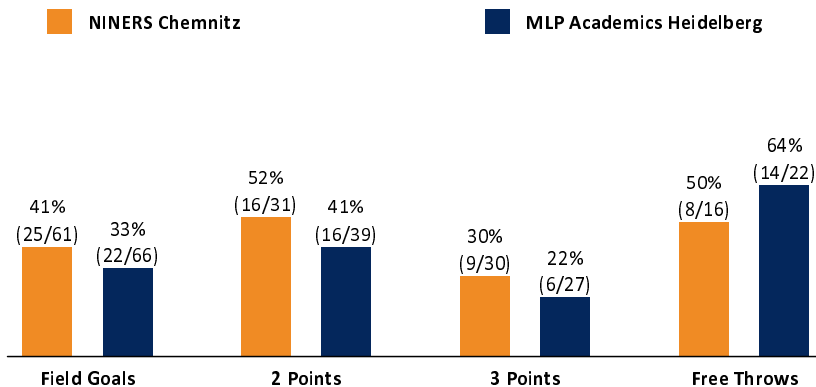

HDB - MLP Academics Heidelberg (Coach: IGNIATOVIC Branislav)

No.	Name	Min	PTS	2 Points	3 Points	Field Goals	Free Throws	OR	DR	TR	AS	ST	TO	BS	SB	PF	FD	EFF	+/-	
0	WATKINS Anthony	DNP																		
*1	CHAPMAN Brekkott	26:06	15	2/6 (33%)	2/6 (33%)	4/12 (33%)	5/6 (83%)	3	6	9	1	1	3	1		5	6	15	3	
*2	WÜRZNER Niklas	24:59	0	0/3 (0%)	0/1 (0%)	0/4 (0%)		1	4	5	2					1	3	3	-14	
3	LOWERY Robert	24:11	11	2/4 (50%)	2/8 (25%)	4/12 (33%)	1/1 (100%)	1		1	3	1	1			1	1	7	9	
*5	ELY Shyron	32:44	12	3/5 (60%)	2/4 (50%)	5/9 (56%)			2	2	2		2			2		10	-10	
8	UGRAI Maximilian	16:53	0		0/1 (0%)	0/1 (0%)		1	4	5				2		5	1	6	16	
*10	MARTIN Kelvin	29:35	6	2/9 (22%)	0/4 (0%)	2/13 (15%)	2/7 (29%)	1	7	8	2	3	2		1	4	4	1	-14	
*15	GEIST Jordan	27:36	7	2/6 (33%)	0/3 (0%)	2/9 (22%)	3/3 (100%)	1	5	6	1	1				2	3	8	-9	
22	HEYDEN Philipp	17:52	13	5/6 (83%)		5/6 (83%)	3/5 (60%)	1		1						1	5	11	5	
47	KUPPE Albert	0:04	0															0	-1	
Team / Coach								3	2	5			2					3		
Totals		200:00	64	16/39 (41%)	6/27 (22%)	22/66 (33%)	14/22 (64%)	12	30	42	11	6	10	3	1	21	23	64	-3	