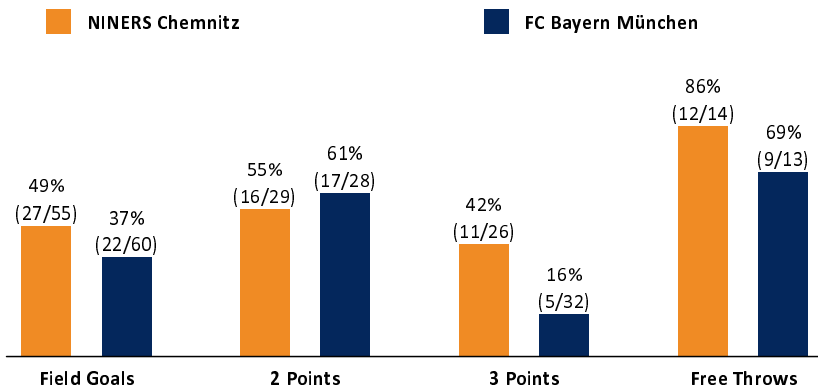

FCB - FC Bayern München (Coach: GREENE Demond)

No.	Name	Min	PTS	2 Points	3 Points	Field Goals	Free Throws	OR	DR	TR	AS	ST	TO	BS	SB	PF	FD	EFF	+/-	
*0	WEILER-BABB Nick	25:30	5	2/2 (100%)	0/1 (0%)	2/3 (67%)	1/2 (50%)		2	2	1	1	1	1			2	7	-18	
*1	THOMAS Deshaun	27:35	14	6/7 (86%)	0/7 (0%)	6/14 (43%)	2/5 (40%)	3	2	5	1		1			2	4	8	-12	
*2	WALDEN Corey	25:27	13	5/6 (83%)	1/6 (17%)	6/12 (50%)			3	3	3	1	1	1		2	6	14	-6	
8	HUNTER Othello	20:55	6	3/6 (50%)		3/6 (50%)		2	7	9	2			1		2	1	15	-20	
*9	OBIESIE Joshua	11:57	6	1/1 (100%)	0/1 (0%)	1/2 (50%)	4/4 (100%)		1	1	1		2			1	2	5	-2	
11	LUCIC Vladimir	23:31	3	0/1 (0%)	1/4 (25%)	1/5 (20%)		2	2	4	1		3			2	3	1	-11	
12	GEORGE Jason	11:59	3	0/1 (0%)	1/1 (100%)	1/2 (50%)										1		2	2	
13	OBST Andreas	22:03	3	0/1 (0%)	1/9 (11%)	1/10 (10%)						1	1			2		-6	-9	
31	SISKO Zan	16:10	0	0/1 (0%)	0/1 (0%)	0/2 (0%)			2	2	2		1			3		1	-13	
*43	RADOSEVIC Leon	14:53	5	0/2 (0%)	1/2 (50%)	1/4 (25%)	2/2 (100%)	1	1	2	3		1			1	1	6	-6	
Team / Coach								1		1			1				0			
Totals			200:00	58	17/28 (61%)	5/32 (16%)	22/60 (37%)	9/13 (69%)	9	20	29	14	3	12	3		16	19	53	-19

CHE	FCB
8 / 28 / 36	9 / 20 / 29
14	14
19	16
16	19
13	12
5	3
24	30
8	11
10	6
28 (73:45)	3 (0:3)
10-0 (42:24)	8-0 (73:53)
Lead Changes: 1	
Times Tied: 2	

EASYCREDIT-BBL.DE

Alle offiziellen Statistiken der easyCredit BBL, Daten, Rekorde uvm. gibt es auf easyCredit-BBL.de! Und für unterwegs: die neue offizielle Liga-App, kostenfrei für iOS und Android.

MAGENTASPORT.DE

Keinen Korb mehr verpassen - Alle Spiele der easyCredit Basketball Bundesliga und des MagentaSport BBL Pokals live auf MagentaSport.de

LEGEND
Min Minutes Played   DR Defensive Rebounds   AS Assists   BS Blocked Shots   PF Fouls   +/- Plus-Minus-Rating
DNP Did Not Play   OR Offensive Rebounds   ST Steals   SB Shots Blocked   FD Fouls Drawn   * Starters
PTS Points   TR Total Rebounds   TO Turnovers   EFF Efficiency = ((PTS + TR + AS + ST + BS) - ((FGA - FGM) + (FTA - FTM) + TO))