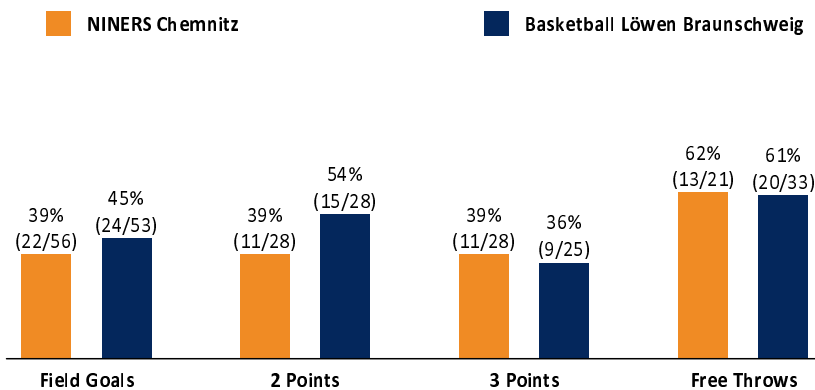

BRA - Basketball Löwen Braunschweig (Coach: RAMIREZ Jesus)

No.	Name	Min	PTS	2 Points	3 Points	Field Goals	Free Throws	OR	DR	TR	AS	ST	TO	BS	SB	PF	FD	EFF	+/-	
*1	KRÄMER David	21:04	11	3/5 (60%)	0/5 (0%)	3/10 (30%)	5/6 (83%)		1	1	3	3	2		1	4	3	8	15	
*3	TISCHLER Nicholas	25:31	7	0/2 (0%)	2/3 (67%)	2/5 (40%)	1/2 (50%)	1	6	7	2		1	1		2	1	12	5	
4	VAN SLOOTEN Luc	22:45	11	1/3 (33%)	2/6 (33%)	3/9 (33%)	3/4 (75%)	1	2	3	3	4	2				5	12	-3	
5	KLASSEN Owen	20:32	5	2/6 (33%)		2/6 (33%)	1/4 (25%)	1	5	6			3			1	4	1	-13	
8	ROOSCH Simon	0:03	0															0	1	
10	FRU Sananda	9:32	0						1	1			1			1		0	-7	
13	TISCHLER Brandon	22:27	6	1/2 (50%)	0/1 (0%)	1/3 (33%)	4/6 (67%)	1	4	5		2	2			4	4	7	1	
*15	PETERKA Martin	24:20	14	1/2 (50%)	4/6 (67%)	5/8 (63%)			2	2	2	1	2			2		14	22	
*19	SEHNAL Ondrej	26:22	10	3/3 (100%)	1/2 (50%)	4/5 (80%)	1/3 (33%)				9	1	6			3	5	11	3	
32	ZAGARS Arturs	7:56	5	1/1 (100%)	0/2 (0%)	1/3 (33%)	3/4 (75%)				1						5	3	-1	
*44	TURUDIC Benedikt	19:28	8	3/4 (75%)		3/4 (75%)	2/4 (50%)	2	2	4	1	1	1		1	5	2	10	22	
Team / Coach								1	3	4			1				3			
Totals			200:00	77	15/28 (54%)	9/25 (36%)	24/53 (45%)	20/33 (61%)	7	26	33	21	12	21	1	2	22	29	81	9