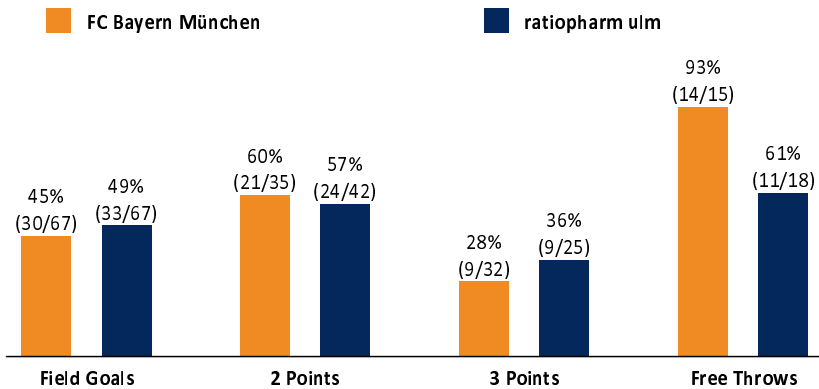

FC Bayern München

83 : 86

ratiopharm ulm

Referee: FRITZ Clemens
Umpires: BARTH Benjamin / MUTAPCIC Armin
Commissioner: KINDERVATER Max

Attendance: 3.081
München, Audi Dome (6.500 Plätze), SO 26 SEP 2021, 18:00, Game-ID: 25947

Summary table showing quarter scores (Q1-Q4) and OT1 for FCB and ULM.

FCB - FC Bayern München (Coach: TRINCHIERI Andrea)

Main player statistics table for FC Bayern München, including columns for No., Name, Min, PTS, 2 Points, 3 Points, Field Goals, Free Throws, and various rebound and efficiency metrics.

ULM - ratiopharm ulm (Coach: LAKOVIC Jaka)

Main player statistics table for ratiopharm ulm, including columns for No., Name, Min, PTS, 2 Points, 3 Points, Field Goals, Free Throws, and various rebound and efficiency metrics.

Summary table comparing FCB and ULM on various performance metrics such as Rebounds, Assists, Fouls, and Points in the Paint.

EASYCREDIT-BBL.DE
Alle offiziellen Statistiken der easyCredit BBL, Daten, Rekorde uvm. gibt es auf easyCredit-BBL.de!

MAGENTASPORT.DE
Keinen Korb mehr verpassen - Alle Spiele der easyCredit Basketball Bundesliga und des MagentaSport BBL Pokals live auf MagentaSport.de

LEGEND
Min Minutes Played, DR Defensive Rebounds, AS Assists, BS Blocked Shots, PF Fouls, +/- Plus-Minus-Rating
DNP Did Not Play, OR Offensive Rebounds, ST Steals, SB Shots Blocked, FD Fouls Drawn, * Starters
PTS Points, TR Total Rebounds, TO Turnovers, EFF Efficiency = ((PTS + TR + AS + ST + BS) - ((FGA - FGM) + (FTA - FTM) + TO))