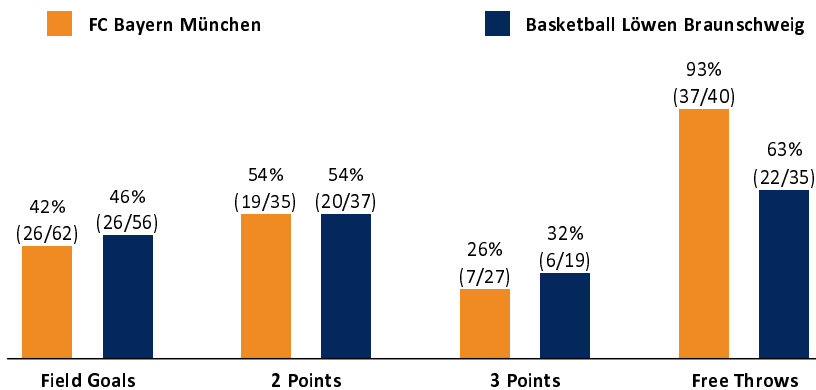

BRA - Basketball Löwen Braunschweig (Coach: RAMIREZ Jesus)

No.	Name	Min	PTS	2 Points	3 Points	Field Goals	Free Throws	OR	DR	TR	AS	ST	TO	BS	SB	PF	FD	EFF	+/-	
*0	BROWN Tookie	21:23	7	2/4 (50%)		2/4 (50%)	3/4 (75%)		1	1	3		4			3	3	4	-13	
*1	KRÄMER David	23:12	9	0/5 (0%)	1/5 (20%)	1/10 (10%)	6/6 (100%)	2	4	6	3	2	2		3	3	6	9	-20	
3	TISCHLER Nicholas	16:46	6	2/4 (50%)		2/4 (50%)	2/2 (100%)		2	2			2			3	1	4	-1	
4	VAN SLOOTEN Luc	15:04	4	2/2 (100%)	0/3 (0%)	2/5 (40%)			1	1	1	1	1			2		3	-3	
*5	KLASSEN Owen	20:54	6	1/2 (50%)		1/2 (50%)	4/6 (67%)	2	1	3	1					4	3	7	-13	
13	TISCHLER Brandon	12:07	4	2/3 (67%)		2/3 (67%)			2	2		1				3	1	6	-1	
*15	PETERKA Martin	20:45	8	1/1 (100%)	1/3 (33%)	2/4 (50%)	3/3 (100%)		2	2			1			4	1	7	-11	
19	SEHNAL Ondrej	23:11	6	1/2 (50%)	1/2 (50%)	2/4 (50%)	1/7 (14%)				7	1	3				2	3	-3	
*21	AMAIZE Robin	26:05	13	1/6 (17%)	3/6 (50%)	4/12 (33%)	2/3 (67%)	2	4	6		3	3		1	4	3	10	-8	
44	TURUDIC Benedikt	20:33	17	8/8 (100%)		8/8 (100%)	1/4 (25%)	3	4	7	2		4	1		1	4	20	-7	
Team / Coach								1	3	4					1		4			
Totals			200:00	80	20/37 (54%)	6/19 (32%)	26/56 (46%)	22/35 (63%)	10	24	34	17	8	20	1	4	28	24	77	-16

FCB	BRA
11 / 25 / 36	Rebounds OR/DR/TR 10 / 24 / 34
17	Assists 17
25	Fouls 28
27	Fouls Drawn 24
13	Turnovers 20
14	Steals 8
28	Points in the Paint 36
16	Second Chance Points 10
16	Fast Break Points 7
20 (92:72)	Biggest Lead 0 (3:3)
9-0 (12:3)	Biggest Scoring Run 9-0 (63:55)
	Lead Changes: 0
	Times Tied: 1

EASYCREDIT-BBL.DE

Alle offiziellen Statistiken der easyCredit BBL, Daten, Rekorde uvm. gibt es auf easyCredit-BBL.de! Und für unterwegs: die neue offizielle Liga-App, kostenfrei für iOS und Android.

MAGENTASPORT.DE

Keinen Korb mehr verpassen - Alle Spiele der easyCredit Basketball Bundesliga und des MagentaSport BBL Pokals live auf MagentaSport.de

LEGEND
Min Minutes Played   DR Defensive Rebounds   AS Assists   BS Blocked Shots   PF Fouls   +/- Plus-Minus-Rating
DNP Did Not Play   OR Offensive Rebounds   ST Steals   SB Shots Blocked   FD Fouls Drawn   * Starters
PTS Points   TR Total Rebounds   TO Turnovers   EFF Efficiency = ((PTS + TR + AS + ST + BS) - ((FGA - FGM) + (FTA - FTM) + TO))