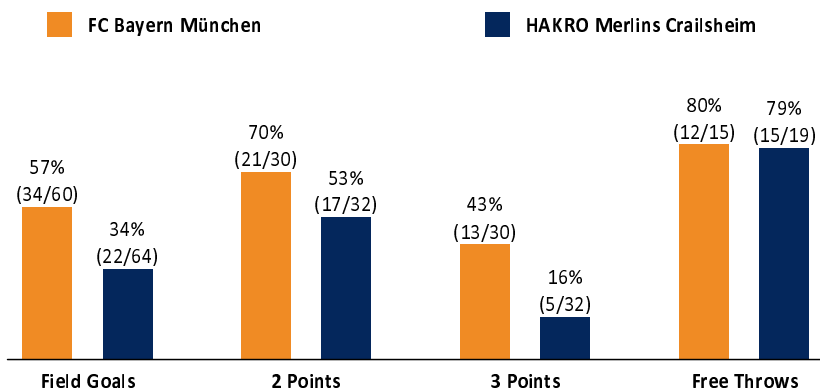

FC Bayern München

93 : 64 HAKRO Merlins Crailsheim

Referee: CICI Gentian
Umpires: STRAUBE Carsten / ARIK Tamer
Commissioner: GINTSCHEL Winfried

Attendance: 2.886
München, Audi Dome (6.500 Plätze), SO 27 MRZ 2022, 15:00, Game-ID: 26179

Scoreboard table showing Q1, Q2, Q3, Q4 scores for FCB and CRA.

FCB - FC Bayern München (Coach: TRINCHIERI Andrea)

Main player statistics table for FC Bayern München including columns for No., Name, Min, PTS, 2 Points, 3 Points, Field Goals, Free Throws, and various rebound/assist metrics.

CRA - HAKRO Merlins Crailsheim (Coach: GLEIM Sebastian)

Main player statistics table for HAKRO Merlins Crailsheim including columns for No., Name, Min, PTS, 2 Points, 3 Points, Field Goals, Free Throws, and various rebound/assist metrics.

Summary statistics table comparing FCB and CRA across various metrics like Rebounds, Assists, Fouls Drawn, Turnovers, Steals, Points in the Paint, etc.

EASYCREDIT-BBL.DE
Alle offiziellen Statistiken der easyCredit BBL, Daten, Rekorde uvm. gibt es auf easyCredit-BBL.de!

MAGENTASPORT.DE
Keinen Korb mehr verpassen - Alle Spiele der easyCredit Basketball Bundesliga und des MagentaSport BBL Pokals live auf MagentaSport.de

LEGEND
Min Minutes Played, DR Defensive Rebounds, AS Assists, BS Blocked Shots, PF Fouls, +/- Plus-Minus-Rating
DNP Did Not Play, OR Offensive Rebounds, ST Steals, SB Shots Blocked, * Starters
PTS Points, TR Total Rebounds, TO Turnovers, EFF Efficiency = ((PTS + TR + AS + ST + BS) - ((FGA - FGM) + (FTA - FTM) + TO))