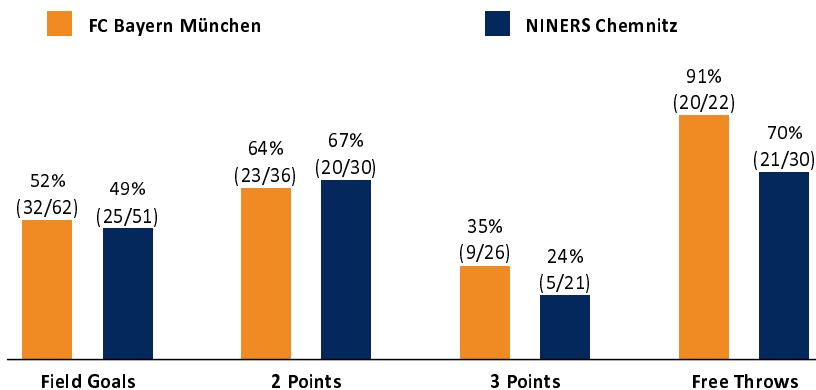

CHE - NINERS Chemnitz (Coach: PASTORE Rodrigo)

No.	Name	Min	PTS	2 Points	3 Points	Field Goals	Free Throws	OR	DR	TR	AS	ST	TO	BS	SB	PF	FD	EFF	+/-	
0	WEIDEMANN Nelson	21:48	11	3/5 (60%)	1/2 (50%)	4/7 (57%)	2/2 (100%)		2	2	2	1	6		1	3	2	7	7	
3	ZIEGENHAGEN Malte	7:11	3		0/2 (0%)	0/2 (0%)	3/5 (60%)		2	2			1				2	0	4	
*7	RICHTER Jonas	27:44	13	4/9 (44%)	1/2 (50%)	5/11 (45%)	2/3 (67%)	1	2	3			3		1	5	3	6	-18	
8	WIMBERG Niklas	23:48	6	3/4 (75%)	0/4 (0%)	3/8 (38%)	0/1 (0%)	2	1	3	2	1	1			2	1	5	3	
*11	MIKE Isiaha	32:13	20	6/7 (86%)	0/4 (0%)	6/11 (55%)	8/10 (80%)	1	5	6		1		1		3	5	21	-14	
*15	MASSENAT Frantz	21:44	4	1/1 (100%)	0/1 (0%)	1/2 (50%)	2/4 (50%)	1	1	2	7		3			3	2	7	-13	
21	KARACIC Ivan	0:13	0															0	-3	
*29	SUSINSKAS Mindaugas	30:20	7	1/1 (100%)	1/3 (33%)	2/4 (50%)	2/3 (67%)	1	3	4	2	1	1				4	10	-26	
33	WASHINGTON Eric	7:00	2	1/1 (100%)		1/1 (100%)					1					1	1	3	-6	
*52	LOCKETT Trent	27:59	10	1/2 (50%)	2/3 (67%)	3/5 (60%)	2/2 (100%)	2	4	6	1		1	1		4	4	15	-19	
Team / Coach									2	2		1					1			
Totals			200:00	76	20/30 (67%)	5/21 (24%)	25/51 (49%)	21/30 (70%)	8	22	30	15	4	17	2	2	21	24	75	-17

FCB	CHE
10 / 23 / 33	8 / 22 / 30
22	15
24	21
21	24
10	17
10	4
34	36
8	7
11	13
27 (64:37)	0 (:)
6-0 (27:13)	9-0 (74:63)
	Lead Changes: 0
	Times Tied: 0

EASYCREDIT-BBL.DE

Alle offiziellen Statistiken der easyCredit BBL, Daten, Rekorde uvm. gibt es auf easyCredit-BBL.de! Und für unterwegs: die neue offizielle Liga-App, kostenfrei für iOS und Android.

MAGENTASPORT.DE

Keinen Korb mehr verpassen - Alle Spiele der easyCredit Basketball Bundesliga und des MagentaSport BBL Pokals live auf MagentaSport.de

LEGEND
Min Minutes Played   DR Defensive Rebounds   AS Assists   BS Blocked Shots   PF Fouls   +/- Plus-Minus-Rating
DNP Did Not Play   OR Offensive Rebounds   ST Steals   SB Shots Blocked   FD Fouls Drawn   * Starters
PTS Points   TR Total Rebounds   TO Turnovers   EFF Efficiency = ((PTS + TR + AS + ST + BS) - ((FGA - FGM) + (FTA - FTM) + TO))