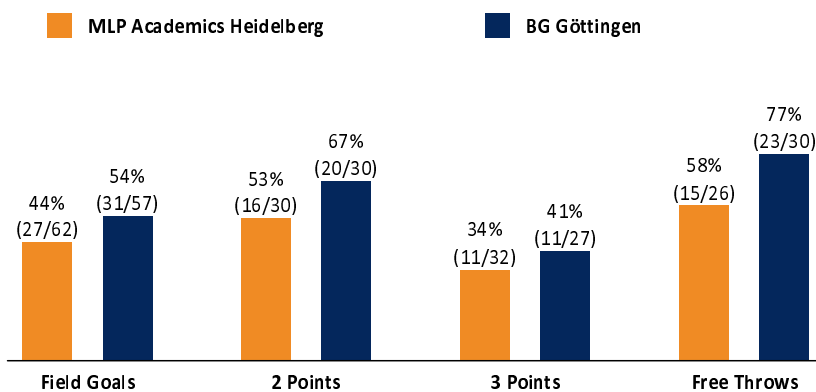

GOT - BG Göttingen (Coach: MOORS Roel)

No.	Name	Min	PTS	2 Points	3 Points	Field Goals	Free Throws	OR	DR	TR	AS	ST	TO	BS	SB	PF	FD	EFF	+/-	
*2	TOOLSON Jake	29:32	19	4/6 (67%)	3/6 (50%)	7/12 (58%)	2/2 (100%)	3	3	6	4		1			1	1	23	26	
*5	ROBERSON Jeff	18:23	11	3/4 (75%)	1/4 (25%)	4/8 (50%)	2/2 (100%)	1	5	6	2	1	2	1		5	1	15	16	
8	VARGAS Akeem	18:32	10		3/3 (100%)	3/3 (100%)	1/1 (100%)	1	3	4	1	1	2			1	1	14	17	
10	HUJIC Haris	18:06	8	1/2 (50%)	0/4 (0%)	1/6 (17%)	6/8 (75%)		1	1	4		1		1	1	6	5	-5	
15	HARTWICH Philipp	21:15	3	1/2 (50%)		1/2 (50%)	1/2 (50%)	2	2	4		1	1	2		3	4	7	10	
17	MÖNNINGHOFF Mathis	21:37	12	3/4 (75%)	1/3 (33%)	4/7 (57%)	3/4 (75%)	3	4	7	1	1	1			4	2	16	0	
*18	KAMP Harper	18:17	15	3/5 (60%)	1/1 (100%)	4/6 (67%)	6/7 (86%)	1	1	2	1	3	2			4	5	16	4	
*22	BROWN Stephen	20:54	3		1/3 (33%)	1/3 (33%)			1	1	5		4			3	3	3	10	
32	GIOTIS Marios	3:09	0				0/2 (0%)										1	-2	-6	
*44	BALDWIN Kamar	30:15	15	5/7 (71%)	1/3 (33%)	6/10 (60%)	2/2 (100%)	1	4	5	3	1	1			1	2	19	8	
Team / Coach									2	3			1					2		
Totals			200:00	96	20/30 (67%)	11/27 (41%)	31/57 (54%)	23/30 (77%)	12	26	39	21	8	16	3	1	23	26	118	16

HDB	GOT
13 / 15 / 28	Rebounds OR/DR/TR 12 / 26 / 39
17	Assists 21
26	Fouls 23
23	Fouls Drawn 26
12	Turnovers 16
7	Steals 8
30	Points in the Paint 36
15	Second Chance Points 15
10	Fast Break Points
1 (8:7)	Biggest Lead 26 (61:87)
6-0 (48:64)	Biggest Scoring Run 12-0 (24:38)
	Lead Changes: 4
	Times Tied: 1

EASYCREDIT-BBL.DE

Alle offiziellen Statistiken der easyCredit BBL, Daten, Rekorde uvm. gibt es auf easyCredit-BBL.de! Und für unterwegs: die neue offizielle Liga-App, kostenfrei für iOS und Android.

MAGENTASPORT.DE

Keinen Korb mehr verpassen - Alle Spiele der easyCredit Basketball Bundesliga und des MagentaSport BBL Pokals live auf MagentaSport.de

LEGEND
Min Minutes Played   DR Defensive Rebounds   AS Assists   BS Blocked Shots   PF Fouls   +/- Plus-Minus-Rating
DNP Did Not Play   OR Offensive Rebounds   ST Steals   SB Shots Blocked   FD Fouls Drawn   * Starters
PTS Points   TR Total Rebounds   TO Turnovers   EFF Efficiency = ((PTS + TR + AS + ST + BS) - ((FGA - FGM) + (FTA - FTM) + TO))