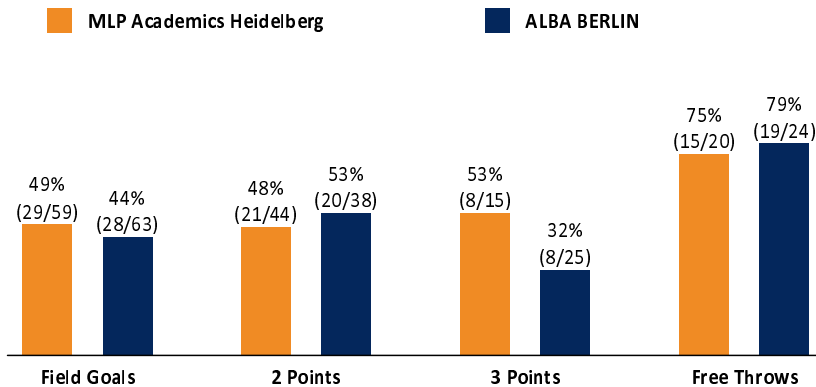

BER - ALBA BERLIN (Coach: GONZALEZ Israel)

No.	Name	Min	PTS	2 Points	3 Points	Field Goals	Free Throws	OR	DR	TR	AS	ST	TO	BS	SB	PF	FD	EFF	+/-	
*0	LO Maodo	27:27	12	2/6 (33%)	2/4 (50%)	4/10 (40%)	2/2 (100%)	2	7	9	6	3	1			2	3	23	0	
1	DA SILVA Oscar	13:03	8	2/3 (67%)	1/1 (100%)	3/4 (75%)	1/1 (100%)	1	4	5		1	1			1	1	12	7	
*6	DELOW Malte	17:10	0	0/1 (0%)	0/2 (0%)	0/3 (0%)					2	2				3		1	-13	
8	ERIKSSON Marcus	13:11	0		0/4 (0%)	0/4 (0%)			1	1	2		1					-2	6	
9	MATTISSECK Jonas	6:55	3		1/1 (100%)	1/1 (100%)			1	1	1	1	2			1		4	6	
10	SCHNEIDER Tim	3:04	0													1		0	2	
19	OLINDE Louis	21:44	13	5/6 (83%)	0/2 (0%)	5/8 (63%)	3/3 (100%)	2	3	5						1	5	15	16	
*32	THIEMANN Johannes	13:58	5	1/2 (50%)	0/1 (0%)	1/3 (33%)	3/6 (50%)	1	1				2	1		4	4	0	-1	
43	SIKMA Luke	24:06	13	5/9 (56%)	1/2 (50%)	6/11 (55%)	0/1 (0%)	3		3	3		2			3	4	11	1	
45	BLATT Tamir	12:33	3		1/4 (25%)	1/4 (25%)					4	1	1			1		4	2	
*50	ZOOSMAN Yovel	21:30	12	2/5 (40%)	2/4 (50%)	4/9 (44%)	2/3 (67%)	1	1	2	4					1	2	12	-9	
*55	LAMMERS Ben	25:19	14	3/6 (50%)		3/6 (50%)	8/8 (100%)	3	2	5	1					2	4	17	-7	
Team / Coach								1	1	2							2			
Totals			200:00	83	20/38 (53%)	8/25 (32%)	28/63 (44%)	19/24 (79%)	13	21	34	23	8	10	1		20	23	99	2