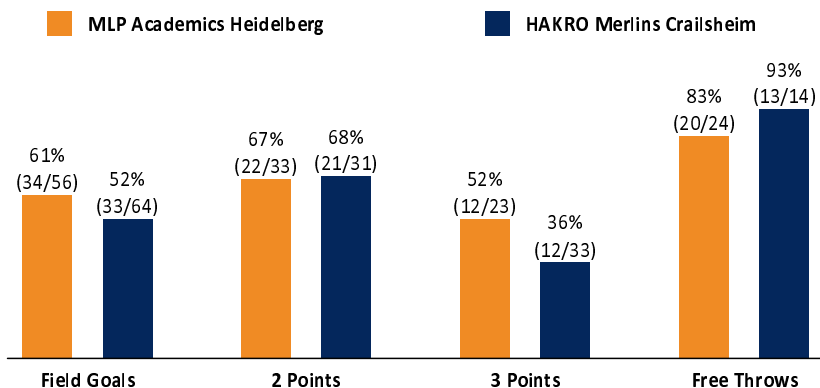

CRA - HAKRO Merlins Crailsheim (Coach: GLEIM Sebastian)

No.	Name	Min	PTS	2 Points	3 Points	Field Goals	Free Throws	OR	DR	TR	AS	ST	TO	BS	SB	PF	FD	EFF	+/-	
*0	SHORTS T. J.	35:37	20	7/10 (70%)	0/4 (0%)	7/14 (50%)	6/7 (86%)		3	3	11	2	6			2	10	22	-7	
*1	LEWIS Jaren	21:57	12	4/7 (57%)	0/1 (0%)	4/8 (50%)	4/4 (100%)	3	5	8	3	1	1	2	1	3	2	21	-17	
*2	SAVAGE Jared	17:49	8	1/1 (100%)	2/5 (40%)	3/6 (50%)			5	5		2				2		12	1	
*3	STUCKEY Maurice	26:56	12	0/1 (0%)	4/8 (50%)	4/9 (44%)					3	1			1	5	1	11	-3	
5	KOVACEVIC Aleksa	DNP																		
8	HARRIS Terrell	32:04	14	5/8 (63%)	1/4 (25%)	6/12 (50%)	1/1 (100%)	1		1	3	1	2			3	3	11	-17	
*9	BLECK Fabian	30:09	2	1/1 (100%)	0/1 (0%)	1/2 (50%)		1	3	4	1	1				3		7	-1	
11	KINDZEKA Rene	DNP																		
12	KOVACEVIC Dejan	DNP																		
15	RADOSAVLJEVIC Bogdan	29:20	17		5/10 (50%)	5/10 (50%)	2/2 (100%)	1	2	3			1			5	3	14	4	
34	ARIRIGUZOH Richmond	6:08	6	3/3 (100%)		3/3 (100%)												6	-5	
Team / Coach									1	1							1			
Totals			200:00	91	21/31 (68%)	12/33 (36%)	33/64 (52%)	13/14 (93%)	6	19	25	21	8	10	2	2	23	19	105	-9

HDB	CRA
6 / 23 / 29	6 / 19 / 25
17	21
19	23
23	19
14	10
6	8
36	38
9	6
4	12
18 (58:40)	0 (2:2)
8-0 (96:83)	6-0 (17:15)
	Lead Changes: 0
	Times Tied: 1

EASYCREDIT-BBL.DE

Alle offiziellen Statistiken der easyCredit BBL, Daten, Rekorde uvm. gibt es auf easyCredit-BBL.de! Und für unterwegs: die neue offizielle Liga-App, kostenfrei für iOS und Android.

MAGENTASPORT.DE

Keinen Korb mehr verpassen - Alle Spiele der easyCredit Basketball Bundesliga und des MagentaSport BBL Pokals live auf MagentaSport.de

LEGEND
Min Minutes Played   DR Defensive Rebounds   AS Assists   BS Blocked Shots   PF Fouls   +/- Plus-Minus-Rating
DNP Did Not Play   OR Offensive Rebounds   ST Steals   SB Shots Blocked   FD Fouls Drawn   * Starters
PTS Points   TR Total Rebounds   TO Turnovers   EFF Efficiency = ((PTS + TR + AS + ST + BS) - ((FGA - FGM) + (FTA - FTM) + TO))