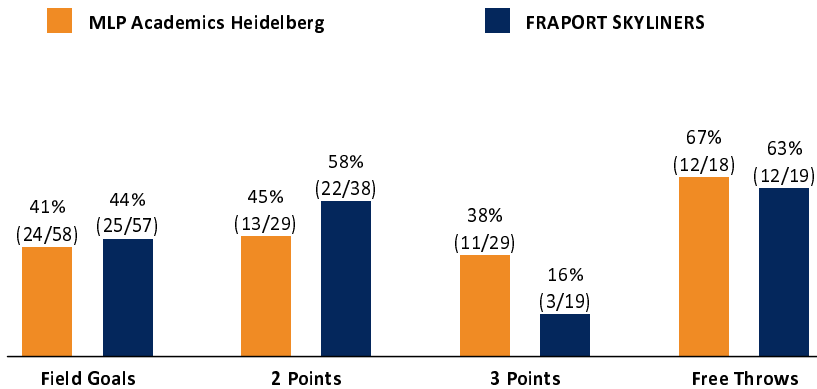

FRA - FRAPORT SKYLINERS (Coach: DALMONTE Luca)

No.	Name	Min	PTS	2 Points	3 Points	Field Goals	Free Throws	OR	DR	TR	AS	ST	TO	BS	SB	PF	FD	EFF	+/-	
0	WANK Lukas	22:57	2	1/4 (25%)	0/3 (0%)	1/7 (14%)			3	3	2		1	2	1	1	1	2	-6	
1	McLEAN Jamel	25:55	12	5/9 (56%)		5/9 (56%)	2/3 (67%)	4	2	6			4	1		4	4	10	-10	
*3	HAARMS Matt	14:05	6	3/4 (75%)		3/4 (75%)			6	6				4		2	2	15	4	
*6	SCHOORMANN Len	18:59	4	1/1 (100%)	0/2 (0%)	1/3 (33%)	2/2 (100%)	1	1	2						3	1	4	-1	
*20	MOORE Rasheed	33:09	12	4/7 (57%)	1/3 (33%)	5/10 (50%)	1/2 (50%)	3	2	5			1			1	2	10	-4	
21	BRENNEKE Lorenz	6:51	0						1	1		1				1	2	2	-2	
*23	ROBERTSON Quantez	27:55	11	2/3 (67%)	2/6 (33%)	4/9 (44%)	1/2 (50%)		3	3	2	1	2			3	2	9	1	
*29	CHERRY Will	32:28	9	2/3 (67%)	0/4 (0%)	2/7 (29%)	5/6 (83%)	1	2	3	4	2	4			3	5	8	-2	
42	PONITKA Marcel	17:41	9	4/7 (57%)	0/1 (0%)	4/8 (50%)	1/4 (25%)	2		2	1	4	3			5	4	6	-10	
98	HECKER Felix	DNP																		
Team / Coach								3	2	5					1		5			
Totals			200:00	65	22/38 (58%)	3/19 (16%)	25/57 (44%)	12/19 (63%)	14	22	36	9	8	15	7	1	24	23	71	-6

HDB	Rebounds OR/DR/TR	FRA
13 / 21 / 34		14 / 22 / 36
10	Assists	9
23	Fouls	24
23	Fouls Drawn	23
12	Turnovers	15
8	Steals	8
24	Points in the Paint	42
18	Second Chance Points	17
14	Fast Break Points	12
11 (57:46)	Biggest Lead	4 (4:8)
8-0 (39:30)	Biggest Scoring Run	6-0 (29:29)
Lead Changes:		2
Times Tied:		5

EASYCREDIT-BBL.DE

Alle offiziellen Statistiken der easyCredit BBL, Daten, Rekorde uvm. gibt es auf easyCredit-BBL.de! Und für unterwegs: die neue offizielle Liga-App, kostenfrei für iOS und Android.

MAGENTASPORT.DE

Keinen Korb mehr verpassen - Alle Spiele der easyCredit Basketball Bundesliga und des MagentaSport BBL Pokals live auf MagentaSport.de

LEGEND
Min Minutes Played   DR Defensive Rebounds   AS Assists   BS Blocked Shots   PF Fouls   +/- Plus-Minus-Rating
DNP Did Not Play   OR Offensive Rebounds   ST Steals   SB Shots Blocked   FD Fouls Drawn   * Starters
PTS Points   TR Total Rebounds   TO Turnovers   EFF Efficiency = ((PTS + TR + AS + ST + BS) - ((FGA - FGM) + (FTA - FTM) + TO))