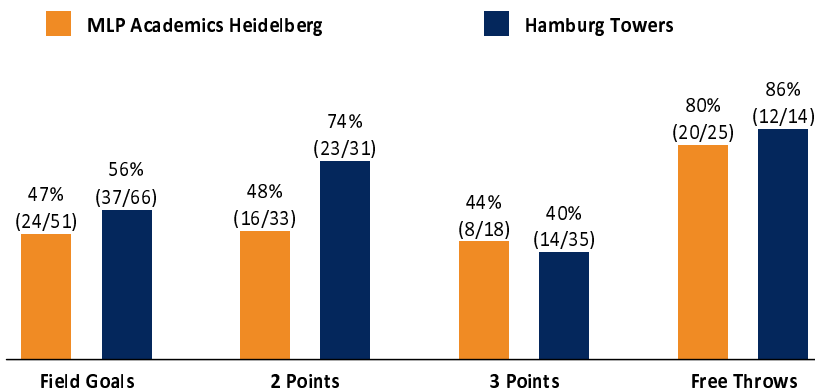

HAM - Hamburg Towers (Coach: CALLES Pedro)

No.	Name	Min	PTS	2 Points	3 Points	Field Goals	Free Throws	OR	DR	TR	AS	ST	TO	BS	SB	PF	FD	EFF	+/-
*0	BROWN Jaylon	24:07	17	0/3 (0%)	5/10 (50%)	5/13 (38%)	2/2 (100%)		1	1		1	4	1	1	2	3	8	14
2	WALKER Jordan	4:56	5	1/1 (100%)	1/2 (50%)	2/3 (67%)					1	1				4		6	3
3	DILEO Maximilian	10:30	0		0/2 (0%)	0/2 (0%)		1	1	2						1	2	0	4
5	HOMESLEY Caleb	17:54	8	2/3 (67%)	1/6 (17%)	3/9 (33%)	1/2 (50%)	1	2	3	6		2			3	1	8	13
7	MEISNER Lu kas	25:51	20	4/5 (80%)	4/6 (67%)	8/11 (73%)	0/1 (0%)		4	4	3	3	2			2	2	24	19
*8	CHRISTEN Robin	17:56	9	1/1 (100%)	2/5 (40%)	3/6 (50%)	1/1 (100%)		3	3	1		1			3	2	9	18
*11	KOTSAR Maik	24:11	18	5/6 (83%)		5/6 (83%)	8/8 (100%)		6	6	1	1	4			2	5	21	10
*12	HINRICHS Seth	16:52	8	4/4 (100%)	0/1 (0%)	4/5 (80%)		4	3	7	4		1			2	1	17	19
15	BLUIETT Trevon	12:58	0		0/1 (0%)	0/1 (0%)		1	1	2						1		1	7
17	EDIGIN Eddy	10:46	4	2/2 (100%)		2/2 (100%)			1	1						2		5	4
20	DRESCHER Hendrik	2:20	0		0/1 (0%)	0/1 (0%)												-1	-4
*21	HOLLATZ Justus	31:39	11	4/6 (67%)	1/1 (100%)	5/7 (71%)		2	2	4	15	2	2		1	3	1	28	13
Team / Coach								1	1	2							2		
Totals		200:00	100	23/31 (74%)	14/35 (40%)	37/66 (56%)	12/14 (86%)	10	25	35	31	8	16	1	2	25	17	128	24

HDB	HAM
4 / 20 / 24	10 / 25 / 35
18	31
17	25
25	17
18	16
8	8
30	40
3	10
9	16
4 (4:0)	28 (66:94)
8-0 (36:53)	13-0 (6:16)
	Lead Changes: 1
	Times Tied: 0

EASYCREDIT-BBL.DE

Alle offiziellen Statistiken der easyCredit BBL, Daten, Rekorde uvm. gibt es auf easyCredit-BBL.de! Und für unterwegs: die neue offizielle Liga-App, kostenfrei für iOS und Android.

MAGENTASPORT.DE

Keinen Korb mehr verpassen - Alle Spiele der easyCredit Basketball Bundesliga und des MagentaSport BBL Pokals live auf MagentaSport.de

LEGEND
Min Minutes Played   DR Defensive Rebounds   AS Assists   BS Blocked Shots   PF Fouls   +/- Plus-Minus-Rating
DNP Did Not Play   OR Offensive Rebounds   ST Steals   SB Shots Blocked   FD Fouls Drawn   * Starters
PTS Points   TR Total Rebounds   TO Turnovers   EFF Efficiency = ((PTS + TR + AS + ST + BS) - ((FGA - FGM) + (FTA - FTM) + TO))