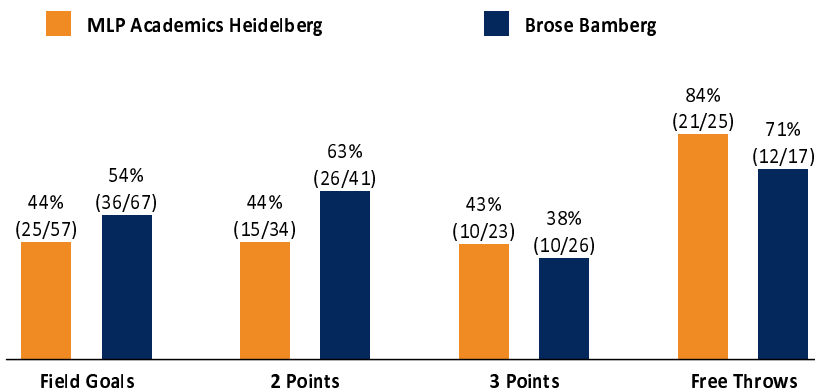

Referee: CICI Gentian  
 Umpires: MUTAPCIC Armin / THEIS Christian  
 Commissioner: BENDER Ute

Attendance: 2.712  
 Heidelberg, SNP DOME (5.000 Plätze), FR 29 APR 2022, 20:30, Game-ID: 26234

	Q1		Q2		Q3		Q4	
HDB	19	19	16	35	31	66	15	81
BAM	29	29	21	50	25	75	19	94

**BAM - Brose Bamberg** (Coach: AMIEL Oren)

No.	Name	Min	PTS	2 Points	3 Points	Field Goals	Free Throws	OR	DR	TR	AS	ST	TO	BS	SB	PF	FD	EFF	+/-	
*0	DOWE Chris	26:32	15	3/4 (75%)	3/4 (75%)	6/8 (75%)		2	2	4	3		1			3	2	19	-9	
*3	LOCKHART Dominic	27:12	0		0/2 (0%)	0/2 (0%)			2	2		1				3	1	1	-6	
4	PREWITT Omar	23:21	7	0/3 (0%)	1/3 (33%)	1/6 (17%)	4/4 (100%)	1	5	6	8		2			2	4	14	24	
*8	MITCHELL A kil	23:07	17	7/8 (88%)	0/2 (0%)	7/10 (70%)	3/7 (43%)	1	4	5	7	2	3			4	4	21	7	
11	OMUVVIE Marvin	1:46	0															0	-1	
12	ROBINSON Justin	29:40	11	1/3 (33%)	3/6 (50%)	4/9 (44%)	0/1 (0%)		1	1	4	2				3	1	12	14	
22	GEBEN Martinas	21:46	19	8/11 (73%)		8/11 (73%)	3/3 (100%)	4	4	8	4		4	1		4	5	25	2	
25	OGBE Kenneth	20:40	13	4/7 (57%)	1/4 (25%)	5/11 (45%)	2/2 (100%)		2	2	1	1	1			3	2	10	27	
*43	SENGFELDER Christian	10:19	5	1/2 (50%)	1/2 (50%)	2/4 (50%)			1	1	1					1		5	19	
*77	KYZLINK Tomas	15:37	7	2/3 (67%)	1/3 (33%)	3/6 (50%)		2	3	5	2		1			2	1	10	-12	
Team / Coach								1	2	3							3			
Totals			200:00	94	26/41 (63%)	10/26 (38%)	36/67 (54%)	12/17 (71%)	11	26	37	30	6	12	1		25	20	120	13