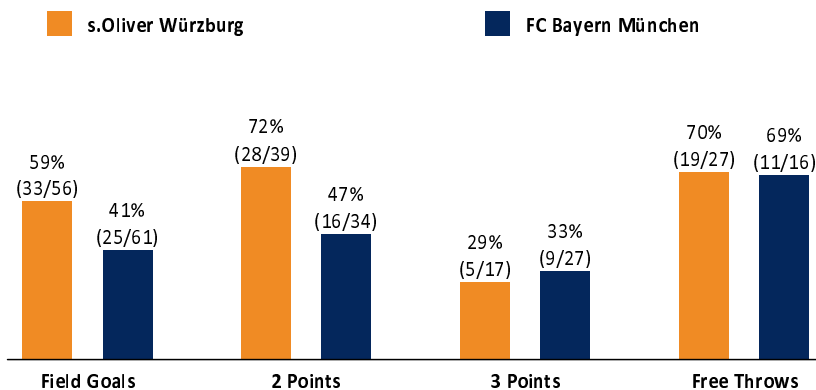

s.Oliver Würzburg

90 : 70

FC Bayern München

Referee: PANTHER Anne
Umpires: KRÜPER Moritz / ARIK Tamer
Commissioner: KINDERVATER Max

Attendance: 2.202
Würzburg, s.Oliver Arena (3.140 Plätze), DI 2 NOV 2021, 20:30, Game-ID: 25955

Summary table showing quarter scores for WUE and FCB across Q1, Q2, Q3, and Q4.

WUE - s.Oliver Würzburg (Coach: WUCHERER Denis)

Main player statistics table for WUE, including columns for No., Name, Min, PTS, 2 Points, 3 Points, Field Goals, Free Throws, and various rebound and steal metrics.

FCB - FC Bayern München (Coach: TRINCHIERI Andrea)

Main player statistics table for FCB, including columns for No., Name, Min, PTS, 2 Points, 3 Points, Field Goals, Free Throws, and various rebound and steal metrics.

Summary table comparing team statistics between WUE and FCB, including Rebounds, Assists, Fouls, Turnovers, Steals, and Points in the Paint.

EASYCREDIT-BBL.DE

Alle offiziellen Statistiken der easyCredit BBL, Daten, Rekorde uvm. gibt es auf easyCredit-BBL.de! Und für unterwegs: die neue offizielle Liga-App, kostenfrei für iOS und Android.

MAGENTASPORT.DE

Keinen Korb mehr verpassen - Alle Spiele der easyCredit Basketball Bundesliga und des MagentaSport BBL Pokals live auf MagentaSport.de

LEGEND
Min Minutes Played
DR Defensive Rebounds
AS Assists
BS Blocked Shots
PF Fouls
+/- Plus-Minus-Rating
DNP Did Not Play
OR Offensive Rebounds
ST Steals
SB Shots Blocked
FD Fouls Drawn
* Starters
PTS Points
TR Total Rebounds
TO Turnovers
EFF Efficiency = ((PTS + TR + AS + ST + BS) - ((FGA - FGM) + (FTA - FTM) + TO))