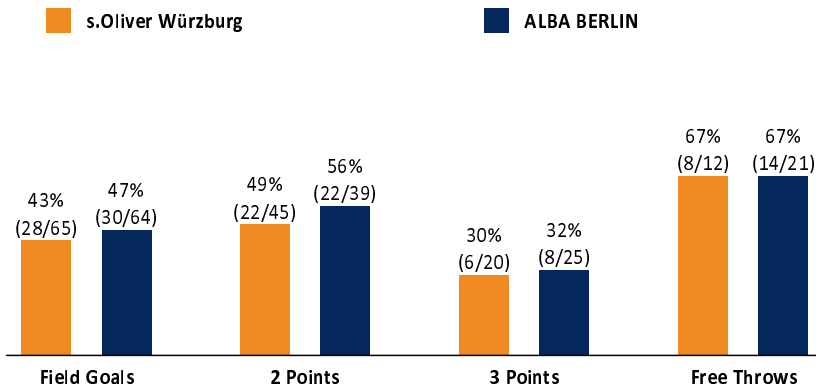

s.Oliver Würzburg

70 : 82

ALBA BERLIN

Referee: CICI Gentian
Umpires: REITER Moritz / BOHN Andreas
Commissioner: MOLITOR Horst

Attendance: 650
Würzburg, s.Oliver Arena (3.140 Plätze), SO 30 JAN 2022, 15:00, Game-ID: 26109

Scoreboard table showing Q1, Q2, Q3, Q4 scores for WUE and BER.

WUE - s.Oliver Würzburg (Coach: FILIPOVSKI Sasa)

Main player statistics table for WUE - s.Oliver Würzburg with columns for No., Name, Min, PTS, 2 Points, 3 Points, Field Goals, Free Throws, OR, DR, TR, AS, ST, TO, BS, SB, PF, FD, EFF, +/-.

BER - ALBA BERLIN (Coach: GONZALEZ Israel)

Main player statistics table for BER - ALBA BERLIN with columns for No., Name, Min, PTS, 2 Points, 3 Points, Field Goals, Free Throws, OR, DR, TR, AS, ST, TO, BS, SB, PF, FD, EFF, +/-.

Summary statistics table comparing WUE and BER across various categories like Rebounds, Assists, Fouls, etc.

EASYCREDIT-BBL.DE

Alle offiziellen Statistiken der easyCredit BBL, Daten, Rekorde uvm. gibt es auf easyCredit-BBL.de! Und für unterwegs: die neue offizielle Liga-App, kostenfrei für iOS und Android.

MAGENTASPORT.DE

Keinen Korb mehr verpassen - Alle Spiele der easyCredit Basketball Bundesliga und des MagentaSport BBL Pokals live auf MagentaSport.de

LEGEND
Min Minutes Played
DNP Did Not Play
PTS Points
DR Defensive Rebounds
OR Offensive Rebounds
TR Total Rebounds
AS Assists
ST Steals
TO Turnovers
BS Blocked Shots
SB Shots Blocked
EFF Efficiency = ((PTS + TR + AS + ST + BS) - ((FGA - FGM) + (FTA - FTM) + TO))
PF Fouls
FD Fouls Drawn
+/- Plus-Minus-Rating
* Starters