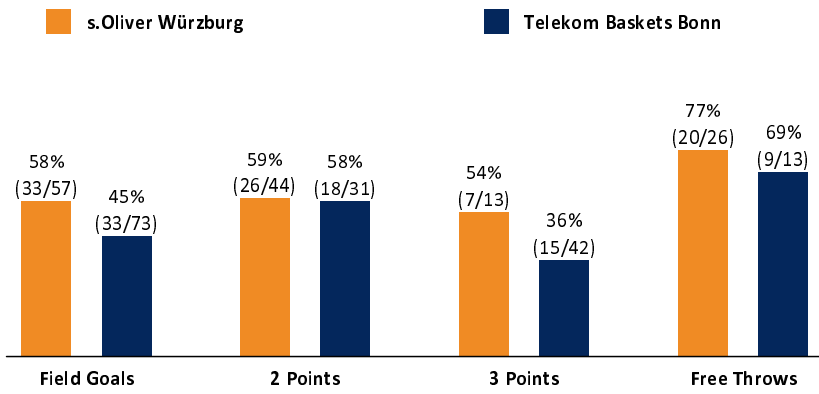

s.Oliver Würzburg

93 : 90

Telekom Baskets Bonn

Referee: PANTHER Anne
Umpires: KRAUSE Oliver / BITTNER Steve
Commissioner: HORN Markus

Attendance: 1.347
Würzburg, s.Oliver Arena (3.140 Plätze), MI 16 FEB 2022, 19:00, Game-ID: 26133

Scoreboard table showing Q1, Q2, Q3, Q4 scores for WUE and BON.

WUE - s.Oliver Würzburg (Coach: FILIPOVSKI Sasa)

Main player statistics table for WUE, including columns for No., Name, Min, PTS, 2 Points, 3 Points, Field Goals, Free Throws, and various rebound/assist metrics.

BON - Telekom Baskets Bonn (Coach: IISALO Tuomas)

Main player statistics table for BON, including columns for No., Name, Min, PTS, 2 Points, 3 Points, Field Goals, Free Throws, and various rebound/assist metrics.

Summary statistics table comparing WUE and BON across categories like Rebounds, Assists, Fouls, Turnovers, Steals, Points in the Paint, etc.

EASYCREDIT-BBL.DE
Alle offiziellen Statistiken der easyCredit BBL, Daten, Rekorde uvm. gibt es auf easyCredit-BBL.de!

MAGENTASPORT.DE
Keinen Korb mehr verpassen - Alle Spiele der easyCredit Basketball Bundesliga und des MagentaSport BBL Pokals live auf MagentaSport.de