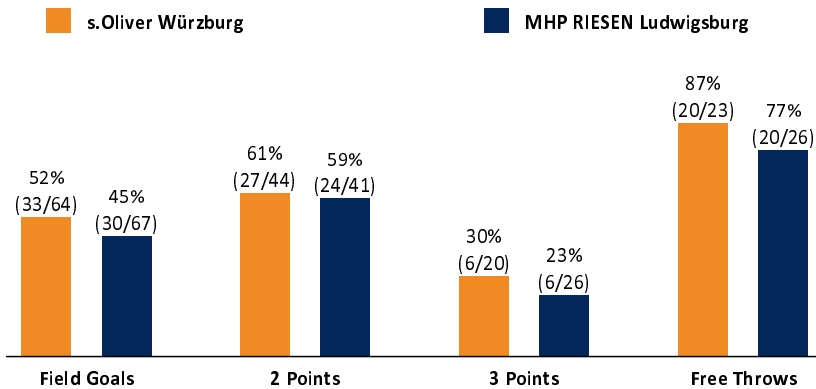

s.Oliver Würzburg

92 : 86 MHP RIESEN Ludwigsburg

Referee: KOVACEVIC Nesa
Umpires: BRENDEL Nicolas / BOHN Andreas
Commissioner: GINTSCHEL Winfried

Attendance: 1.805
Würzburg, s.Oliver Arena (3.140 Plätze), DI 26 APR 2022, 19:00, Game-ID: 26201

Scoreboard table showing Q1, Q2, Q3, Q4 scores for WUE and LUD.

WUE - s.Oliver Würzburg (Coach: FILIPOVSKI Sasa)

Main player statistics table for WUE, including columns for No., Name, Min, PTS, 2 Points, 3 Points, Field Goals, Free Throws, and various rebound and efficiency metrics.

LUD - MHP RIESEN Ludwigsburg (Coach: PATRICK John)

Main player statistics table for LUD, including columns for No., Name, Min, PTS, 2 Points, 3 Points, Field Goals, Free Throws, and various rebound and efficiency metrics.

Summary statistics table comparing WUE and LUD across categories like Rebounds, Assists, Fouls, Turnovers, Steals, Points in the Paint, etc.

EASYCREDIT-BBL.DE

Alle offiziellen Statistiken der easyCredit BBL, Daten, Rekorde uvm. gibt es auf easyCredit-BBL.de! Und für unterwegs: die neue offizielle Liga-App, kostenfrei für iOS und Android.

MAGENTASPORT.DE

Keinen Korb mehr verpassen - Alle Spiele der easyCredit Basketball Bundesliga und des MagentaSport BBL Pokals live auf MagentaSport.de

LEGEND
Min Minutes Played
DNP Did Not Play
PTS Points
DR Defensive Rebounds
OR Offensive Rebounds
TR Total Rebounds
AS Assists
ST Steals
TO Turnovers
BS Blocked Shots
SB Shots Blocked
EFF Efficiency = ((PTS + TR + AS + ST + BS) - ((FGA - FGM) + (FTA - FTM) + TO))
PF Fouls
FD Fouls Drawn
+/- Plus-Minus-Rating
* Starters