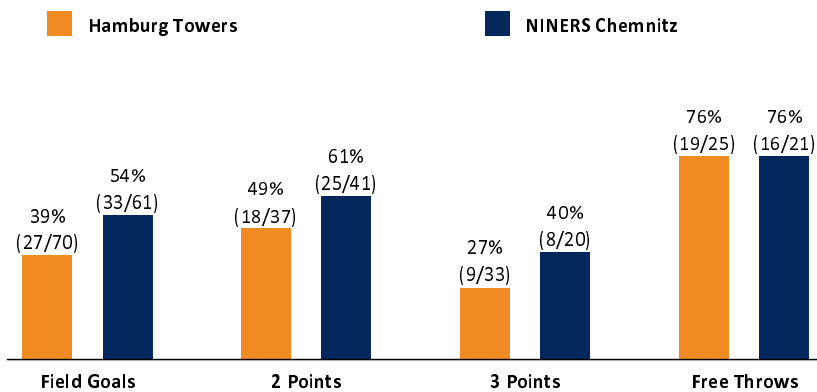

Hamburg Towers

82 : 90

NINERS Chemnitz

Referee: BITTNER Steve
Umpires: ORUZGANI Zulfikar / SIROWI Dennis
Commissioner: HOLSTEN Ingo

Attendance: 1.602
Hamburg, edel-optics.de Arena (3.400 Plätze), MI 29 SEP 2021, 18:30, Game-ID: 25956

Scoreboard table showing Q1, Q2, Q3, Q4 scores for HAM and CHE.

HAM - Hamburg Towers (Coach: CALLES Pedro)

Main player statistics table for Hamburg Towers including columns for No., Name, Min, PTS, 2 Points, 3 Points, Field Goals, Free Throws, and various rebound and efficiency metrics.

CHE - NINERS Chemnitz (Coach: PASTORE Rodrigo)

Main player statistics table for NINERS Chemnitz including columns for No., Name, Min, PTS, 2 Points, 3 Points, Field Goals, Free Throws, and various rebound and efficiency metrics.

Summary statistics table comparing HAM and CHE across various metrics like Rebounds, Assists, Fouls, and Turnovers.

EASYCREDIT-BBL.DE
Alle offiziellen Statistiken der easyCredit BBL, Daten, Rekorde uvm. gibt es auf easyCredit-BBL.de!

MAGENTASPORT.DE
Keinen Korb mehr verpassen - Alle Spiele der easyCredit Basketball Bundesliga und des MagentaSport BBL Pokals live auf MagentaSport.de

LEGEND
Min Minutes Played, DR Defensive Rebounds, AS Assists, BS Blocked Shots, PF Fouls, +/- Plus-Minus-Rating
DNP Did Not Play, OR Offensive Rebounds, ST Steals, SB Shots Blocked, FD Fouls Drawn, * Starters
PTS Points, TR Total Rebounds, TO Turnovers, EFF Efficiency = ((PTS + TR + AS + ST + BS) - ((FGA - FGM) + (FTA - FTM) + TO))