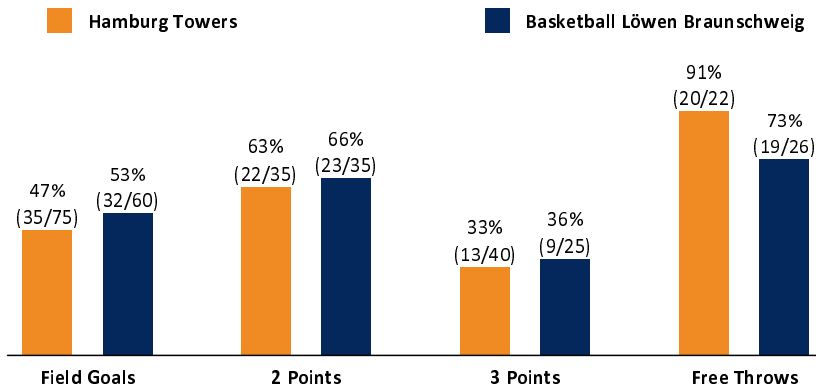

Hamburg Towers

103 : 92

Basketball Löwen Braunschweig

Referee: CICI Gentian
Umpires: ORUZGANI Zulfikar / BOHN Nicolai
Commissioner: HOLSTEN Ingo

Attendance: 2.547
Hamburg, edel-optics.de Arena (3.000 Plätze), SO 5 DEZ 2021, 15:00, Game-ID: 26018

Summary table showing scores for Q1, Q2, Q3, Q4 for HAM and BRA.

HAM - Hamburg Towers (Coach: CALLES Pedro)

Main player statistics table for Hamburg Towers including columns for No., Name, Min, PTS, 2 Points, 3 Points, Field Goals, Free Throws, and various rebound/assist metrics.

BRA - Basketball Löwen Braunschweig (Coach: RAMIREZ Jesus)

Main player statistics table for Basketball Löwen Braunschweig including columns for No., Name, Min, PTS, 2 Points, 3 Points, Field Goals, Free Throws, and various rebound/assist metrics.

Summary table comparing Hamburg Towers (HAM) and Basketball Löwen Braunschweig (BRA) on various performance metrics like Rebounds, Assists, Fouls, etc.

EASYCREDIT-BBL.DE

Alle offiziellen Statistiken der easyCredit BBL, Daten, Rekorde uvm. gibt es auf easyCredit-BBL.de! Und für unterwegs: die neue offizielle Liga-App, kostenfrei für iOS und Android.

MAGENTASPORT.DE

Keinen Korb mehr verpassen - Alle Spiele der easyCredit Basketball Bundesliga und des MagentaSport BBL Pokals live auf MagentaSport.de

LEGEND
Min Minutes Played
DNP Did Not Play
PTS Points
DR Defensive Rebounds
OR Offensive Rebounds
TR Total Rebounds
AS Assists
ST Steals
TO Turnovers
BS Blocked Shots
SB Shots Blocked
EFF Efficiency = ((PTS + TR + AS + ST + BS) - ((FGA - FGM) + (FTA - FTM) + TO))
PF Fouls
FD Fouls Drawn
+/- Plus-Minus-Rating
* Starters