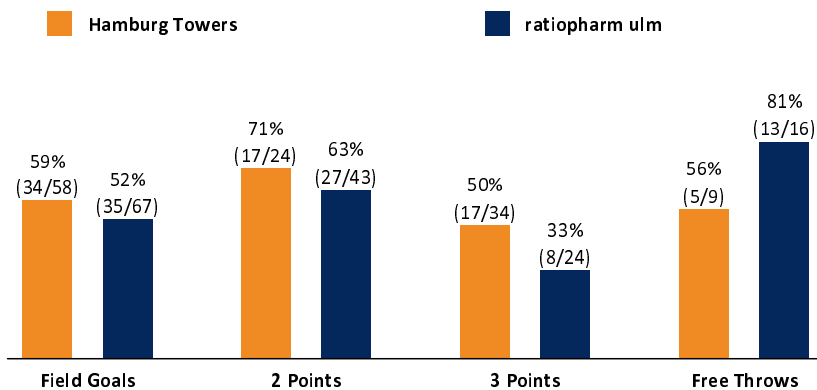

Hamburg Towers

90 : 91

ratiopharm ulm

Referee: STRAUBE Carsten
Umpires: FRITZ Clemens / HODZIC Nermin
Commissioner: RÜTER Jörg

Attendance: 682
Hamburg, edel-optics.de Arena (3.000 Plätze), SA 29 JAN 2022, 18:00, Game-ID: 26106

Scoreboard table showing Q1, Q2, Q3, Q4 scores for HAM and ULM.

HAM - Hamburg Towers (Coach: CALLES Pedro)

Main player statistics table for Hamburg Towers including columns for No., Name, Min, PTS, 2 Points, 3 Points, Field Goals, Free Throws, OR, DR, TR, AS, ST, TO, BS, SB, PF, FD, EFF, +/-.

ULM - ratiopharm ulm (Coach: LAKOVIC Jaka)

Main player statistics table for ratiopharm ulm including columns for No., Name, Min, PTS, 2 Points, 3 Points, Field Goals, Free Throws, OR, DR, TR, AS, ST, TO, BS, SB, PF, FD, EFF, +/-.

Summary statistics table comparing HAM and ULM across various metrics like Rebounds, Assists, Fouls, etc.

EASYCREDIT-BBL.DE

Alle offiziellen Statistiken der easyCredit BBL, Daten, Rekorde uvm. gibt es auf easyCredit-BBL.de! Und für unterwegs: die neue offizielle Liga-App, kostenfrei für iOS und Android.

MAGENTASPORT.DE

Keinen Korb mehr verpassen - Alle Spiele der easyCredit Basketball Bundesliga und des MagentaSport BBL Pokals live auf MagentaSport.de

LEGEND
Min Minutes Played
DR Defensive Rebounds
AS Assists
BS Blocked Shots
PF Fouls
+/- Plus-Minus-Rating
DNP Did Not Play
OR Offensive Rebounds
ST Steals
SB Shots Blocked
FD Fouls Drawn
* Starters
PTS Points
TR Total Rebounds
TO Turnovers
EFF Efficiency = ((PTS + TR + AS + ST + BS) - ((FGA - FGM) + (FTA - FTM) + TO))