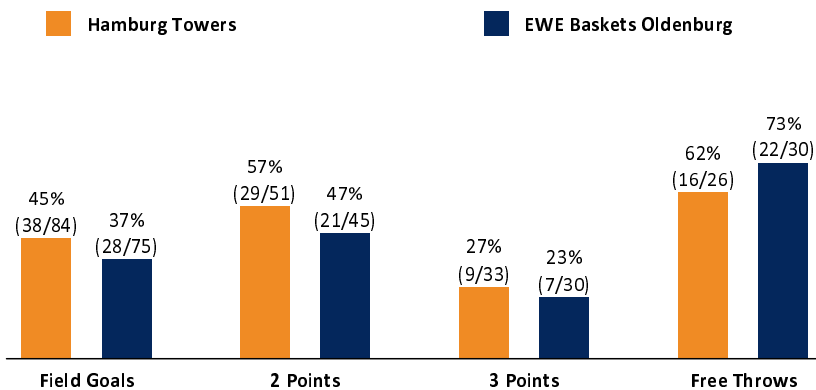

Hamburg Towers

101 : 85

EWE Baskets Oldenburg

Referee: KOVACEVIC Nesa
Umpires: ORUZGANI Zulfikar / BEJAOUI Dominik
Commissioner: HOLSTEN Ingo

Attendance: 1.837
Hamburg, edel-optics.de Arena (3.000 Plätze), SA 5 MRZ 2022, 18:00, Game-ID: 26140

Scoreboard table showing Q1, Q2, Q3, Q4 scores for HAM and OLD.

HAM - Hamburg Towers (Coach: CALLES Pedro)

Main player statistics table for Hamburg Towers including columns for No., Name, Min, PTS, 2 Points, 3 Points, Field Goals, Free Throws, OR, DR, TR, AS, ST, TO, BS, SB, PF, FD, EFF, +/-.

OLD - EWE Baskets Oldenburg (Coach: FREYER Ingo)

Main player statistics table for EWE Baskets Oldenburg including columns for No., Name, Min, PTS, 2 Points, 3 Points, Field Goals, Free Throws, OR, DR, TR, AS, ST, TO, BS, SB, PF, FD, EFF, +/-.

Summary statistics table comparing HAM and OLD across various metrics like Rebounds, Assists, Fouls, etc.

EASYCREDIT-BBL.DE

Alle offiziellen Statistiken der easyCredit BBL, Daten, Rekorde uvm. gibt es auf easyCredit-BBL.de! Und für unterwegs: die neue offizielle Liga-App, kostenfrei für iOS und Android.

MAGENTASPORT.DE

Keinen Korb mehr verpassen - Alle Spiele der easyCredit Basketball Bundesliga und des MagentaSport BBL Pokals live auf MagentaSport.de

LEGEND
Min Minutes Played
DR Defensive Rebounds
AS Assists
BS Blocked Shots
PF Fouls
+/- Plus-Minus-Rating
DNP Did Not Play
OR Offensive Rebounds
ST Steals
SB Shots Blocked
FD Fouls Drawn
* Starters
PTS Points
TR Total Rebounds
TO Turnovers
EFF Efficiency = ((PTS + TR + AS + ST + BS) - ((FGA - FGM) + (FTA - FTM) + TO))