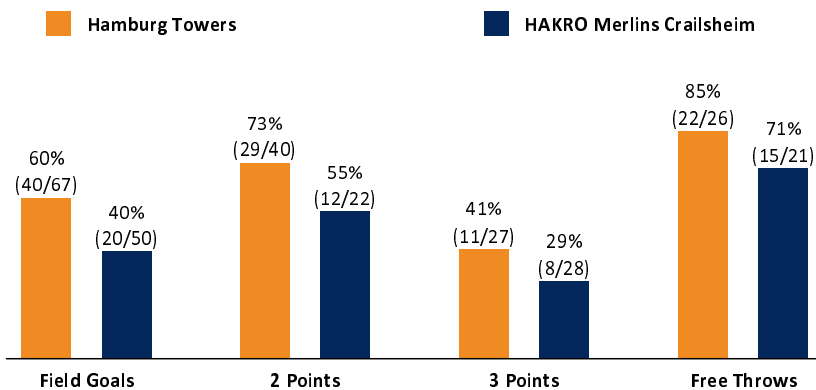

Hamburg Towers

113 : 63 HAKRO Merlins Crailsheim

Referee: CICI Gentian
Umpires: SIMONOW Konstantin / ARIK Tamer
Commissioner: HOLSTEN Ingo

Attendance: 2.414
Hamburg, edel-optics.de Arena (3.000 Plätze), FR 1 APR 2022, 20:30, Game-ID: 26182

Scoreboard table showing Q1, Q2, Q3, Q4 scores for HAM and CRA.

HAM - Hamburg Towers (Coach: CALLES Pedro)

Main player statistics table for Hamburg Towers including columns for No., Name, Min, PTS, 2 Points, 3 Points, Field Goals, Free Throws, OR, DR, TR, AS, ST, TO, BS, SB, PF, FD, EFF, +/-.

CRA - HAKRO Merlins Crailsheim (Coach: GLEIM Sebastian)

Main player statistics table for HAKRO Merlins Crailsheim including columns for No., Name, Min, PTS, 2 Points, 3 Points, Field Goals, Free Throws, OR, DR, TR, AS, ST, TO, BS, SB, PF, FD, EFF, +/-.

Summary statistics table comparing HAM and CRA across various metrics like Rebounds, Assists, Fouls, etc.

EASYCREDIT-BBL.DE
Alle offiziellen Statistiken der easyCredit BBL, Daten, Rekorde uvm. gibt es auf easyCredit-BBL.de!

MAGENTASPORT.DE
Keinen Korb mehr verpassen - Alle Spiele der easyCredit Basketball Bundesliga und des MagentaSport BBL Pokals live auf MagentaSport.de

LEGEND
Min Minutes Played, DR Defensive Rebounds, AS Assists, BS Blocked Shots, PF Fouls, +/- Plus-Minus-Rating
DNP Did Not Play, OR Offensive Rebounds, ST Steals, SB Shots Blocked, FD Fouls Drawn, * Starters
PTS Points, TR Total Rebounds, TO Turnovers, EFF Efficiency = ((PTS + TR + AS + ST + BS) - ((FGA - FGM) + (FTA - FTM) + TO))