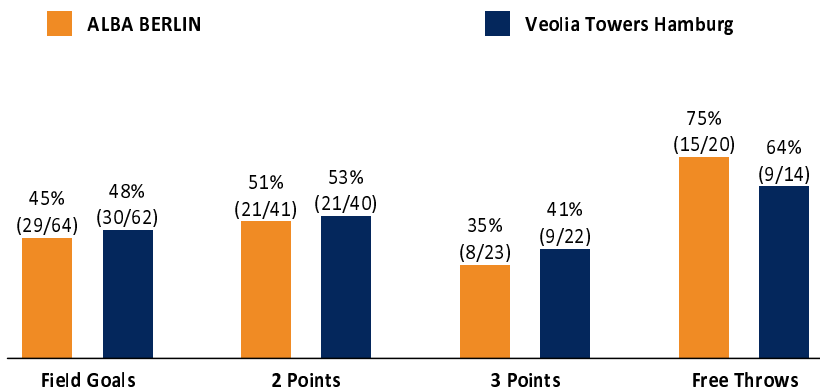

ALBA BERLIN

81 : 78 Veolia Towers Hamburg

Referee: LOTTERMOSER Robert
Umpires: SIMONOW Konstantin / ARIK Tamer
Commissioner: JANZEN Sascha

Attendance: 7.328
Berlin, Mercedes-Benz Arena Berlin (14.500 Plätze), MI 28 SEP 2022, 19:00, Game-ID: 27473

Scoreboard table showing quarter scores (Q1-Q4) for BER and HAM.

BER - ALBA BERLIN (Coach: GONZALEZ Israel)

Main player statistics table for ALBA BERLIN including columns for No., Name, Min, PTS, 2 Points, 3 Points, Field Goals, Free Throws, and various rebound/assist metrics.

HAM - Veolia Towers Hamburg (Coach: KORNER Raoul)

Main player statistics table for VEOLIA TOWERS HAMBURG including columns for No., Name, Min, PTS, 2 Points, 3 Points, Field Goals, Free Throws, and various rebound/assist metrics.

Summary statistics table comparing BER and HAM for metrics like Rebounds, Assists, Fouls, Turnovers, Steals, Points in the Paint, etc.

EASYCREDIT-BBL.DE
Alle offiziellen Statistiken der easyCredit BBL, Daten, Rekorde uvm. gibt es auf easyCredit-BBL.de!

MAGENTASPORT.DE
Keinen Korb mehr verpassen - Alle Spiele der easyCredit Basketball Bundesliga und des MagentaSport BBL Pokals live auf MagentaSport.de

LEGEND
Min Minutes Played, DR Defensive Rebounds, AS Assists, BS Blocked Shots, PF Fouls, +/- Plus-Minus-Rating
DNP Did Not Play, OR Offensive Rebounds, ST Steals, SB Shots Blocked, FD Fouls Drawn, * Starters
PTS Points, TR Total Rebounds, TO Turnovers, EFF Efficiency = ((PTS + TR + AS + ST + BS) - ((FGA - FGM) + (FTA - FTM) + TO))