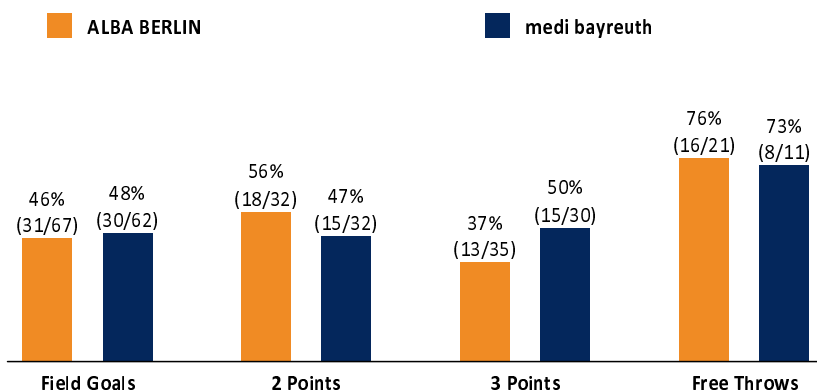

ALBA BERLIN

91 : 83

medi bayreuth

Referee: KOVACEVIC Nesa
Umpires: ORUZGANI Zulfikar / PAWLK Alexandra
Commissioner: MOCZULSKI Darius

Attendance: 7.557
Berlin, Mercedes-Benz Arena Berlin (14.500 Plätze), SA 10 DEZ 2022, 20:30, Game-ID: 27540

Scoreboard table showing Q1, Q2, Q3, Q4 scores for BER and BAY.

BER - ALBA BERLIN (Coach: GONZALEZ Israel)

Main player statistics table for ALBA BERLIN including columns for No., Name, Min, PTS, 2 Points, 3 Points, Field Goals, Free Throws, and various advanced stats.

BAY - medi bayreuth (Coach: MASELL Lars)

Main player statistics table for medi bayreuth including columns for No., Name, Min, PTS, 2 Points, 3 Points, Field Goals, Free Throws, and various advanced stats.

Summary table comparing ALBA BERLIN and medi bayreuth on various team statistics like Rebounds, Assists, Fouls, etc.

EASYCREDIT-BBL.DE

Alle offiziellen Statistiken der easyCredit BBL, Daten, Rekorde uvm. gibt es auf easyCredit-BBL.de! Und für unterwegs: die neue offizielle Liga-App, kostenfrei für iOS und Android.

MAGENTASPORT.DE

Keinen Korb mehr verpassen - Alle Spiele der easyCredit Basketball Bundesliga und des MagentaSport BBL Pokals live auf MagentaSport.de

LEGEND
Min Minutes Played
DR Defensive Rebounds
AS Assists
BS Blocked Shots
PF Fouls
+/- Plus-Minus-Rating
DNP Did Not Play
OR Offensive Rebounds
ST Steals
SB Shots Blocked
FD Fouls Drawn
* Starters
PTS Points
TR Total Rebounds
TO Turnovers
EFF Efficiency = ((PTS + TR + AS + ST + BS) - ((FGA - FGM) + (FTA - FTM) + TO))