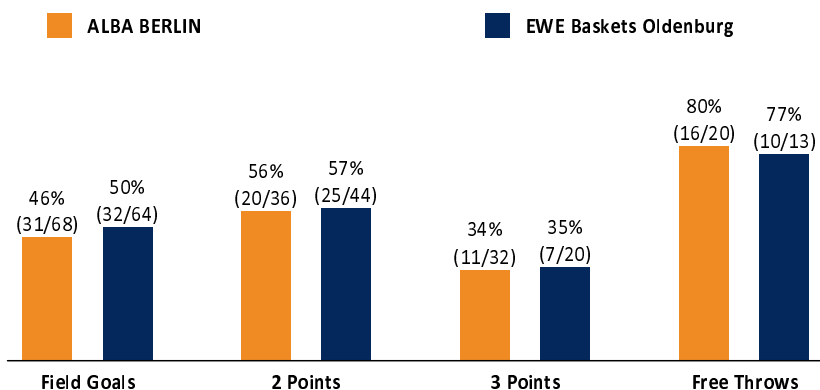

ALBA BERLIN

89 : 81 EWE Baskets Oldenburg

Referee: ORUZGANI Zulfikar
Umpires: KRAUSE Oliver / KATTUR Radeesh
Commissioner: GITZLER Jörg

Attendance: 9.135
Berlin, Mercedes-Benz Arena Berlin (14.500 Plätze), SA 11 FEB 2023, 18:00, Game-ID: 27643

Scoreboard table showing quarter scores (Q1-Q4) for BER and OLD.

BER - ALBA BERLIN (Coach: GONZALEZ Israel)

Main player statistics table for ALBA BERLIN including columns for No., Name, Min, PTS, 2 Points, 3 Points, Field Goals, Free Throws, and various rebound/assist metrics.

OLD - EWE Baskets Oldenburg (Coach: CALLES Pedro)

Main player statistics table for EWE BASKETS OLDENBURG including columns for No., Name, Min, PTS, 2 Points, 3 Points, Field Goals, Free Throws, and various rebound/assist metrics.

Summary comparison table between BER and OLD for various statistics like Rebounds, Assists, Fouls, etc.

EASYCREDIT-BBL.DE

Alle offiziellen Statistiken der easyCredit BBL, Daten, Rekorde uvm. gibt es auf easyCredit-BBL.de! Und für unterwegs: die neue offizielle Liga-App, kostenfrei für iOS und Android.

MAGENTASPORT.DE

Keinen Korb mehr verpassen - Alle Spiele der easyCredit Basketball Bundesliga und des MagentaSport BBL Pokals live auf MagentaSport.de

LEGEND: Min Minutes Played, DR Defensive Rebounds, AS Assists, BS Blocked Shots, PF Fouls, +/- Plus-Minus-Rating, DNP Did Not Play, OR Offensive Rebounds, ST Steals, SB Shots Blocked, FD Fouls Drawn, * Starters, PTS Points, TR Total Rebounds, TO Turnovers, EFF Efficiency = ((PTS + TR + AS + ST + BS) - ((FGA - FGM) + (FTA - FTM) + TO))