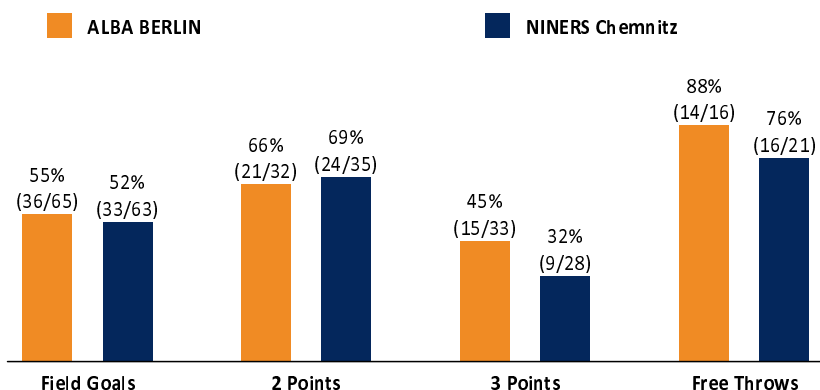

ALBA BERLIN

101 : 91

NINERS Chemnitz

Referee: PANTHER Anne
Umpires: SIROWI Dennis / IGLESIAS AMBROSIO Adrian
Commissioner: GITZLER Jörg

Attendance: 9.023
Berlin, Mercedes-Benz Arena Berlin (14.500 Plätze), SA 11 MRZ 2023, 18:00, Game-ID: 27665

Scoreboard table showing Q1, Q2, Q3, Q4 scores for BER and CHE.

BER - ALBA BERLIN (Coach: GONZALEZ Israel)

Main player statistics table for ALBA BERLIN including columns for No., Name, Min, PTS, 2 Points, 3 Points, Field Goals, Free Throws, and various advanced stats.

CHE - NINERS Chemnitz (Coach: PASTORE Rodrigo)

Main player statistics table for NINERS Chemnitz including columns for No., Name, Min, PTS, 2 Points, 3 Points, Field Goals, Free Throws, and various advanced stats.

Summary table comparing team statistics for BER and CHE, including Rebounds, Assists, Fouls, Turnovers, Steals, Points in the Paint, Second Chance Points, Fast Break Points, Biggest Lead, Biggest Scoring Run, Lead Changes, and Times Tied.

EASYCREDIT-BBL.DE

Alle offiziellen Statistiken der easyCredit BBL, Daten, Rekorde uvm. gibt es auf easyCredit-BBL.de! Und für unterwegs: die neue offizielle Liga-App, kostenfrei für iOS und Android.

MAGENTASPORT.DE

Keinen Korb mehr verpassen - Alle Spiele der easyCredit Basketball Bundesliga und des MagentaSport BBL Pokals live auf MagentaSport.de

LEGEND
Min Minutes Played
DNP Did Not Play
PTS Points
DR Defensive Rebounds
OR Offensive Rebounds
TR Total Rebounds
AS Assists
ST Steals
TO Turnovers
BS Blocked Shots
SB Shots Blocked
EFF Efficiency = ((PTS + TR + AS + ST + BS) - ((FGA - FGM) + (FTA - FTM) + TO))
PF Fouls
FD Fouls Drawn
+/- Plus-Minus-Rating
* Starters