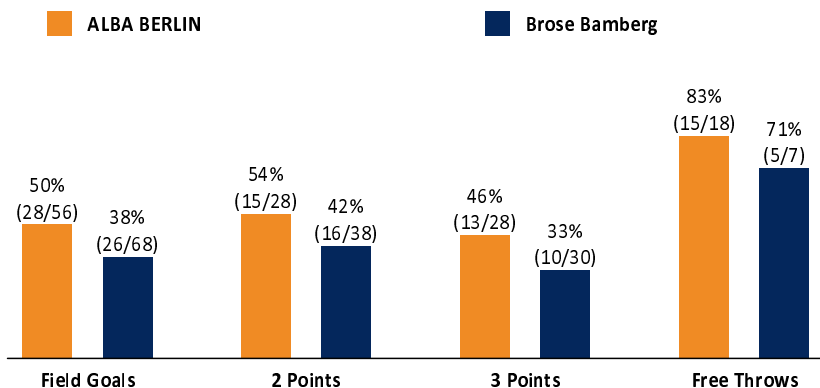

ALBA BERLIN

84 : 67

Brose Bamberg

Referee: MADINGER Christof
Umpires: KRAUSE Oliver / THEIS Christian
Commissioner: LAUPRECHT Claus-Arwed

Attendance: 8.482
Berlin, Mercedes-Benz Arena Berlin (14.500 Plätze), SO 26 MRZ 2023, 18:00, Game-ID: 27686

Scoreboard table showing Q1, Q2, Q3, Q4 scores for BER and BAM.

BER - ALBA BERLIN (Coach: GONZALEZ Israel)

Main player statistics table for ALBA BERLIN including columns for No., Name, Min, PTS, 2 Points, 3 Points, Field Goals, Free Throws, and various rebound/steal metrics.

BAM - Brose Bamberg (Coach: AMIEL Oren)

Main player statistics table for BROSE BAMBERG including columns for No., Name, Min, PTS, 2 Points, 3 Points, Field Goals, Free Throws, and various rebound/steal metrics.

Summary table comparing ALBA BERLIN and BROSE BAMBERG on various team statistics like Rebounds, Assists, Fouls, etc.

EASYCREDIT-BBL.DE
Alle offiziellen Statistiken der easyCredit BBL, Daten, Rekorde uvm. gibt es auf easyCredit-BBL.de!

MAGENTASPORT.DE
Keinen Korb mehr verpassen - Alle Spiele der easyCredit Basketball Bundesliga und des MagentaSport BBL Pokals live auf MagentaSport.de

LEGEND
Min Minutes Played, DR Defensive Rebounds, AS Assists, BS Blocked Shots, PF Fouls, +/- Plus-Minus-Rating
DNP Did Not Play, OR Offensive Rebounds, ST Steals, SB Shots Blocked, FD Fouls Drawn, * Starters
PTS Points, TR Total Rebounds, TO Turnovers, EFF Efficiency = ((PTS + TR + AS + ST + BS) - ((FGA - FGM) + (FTA - FTM) + TO))