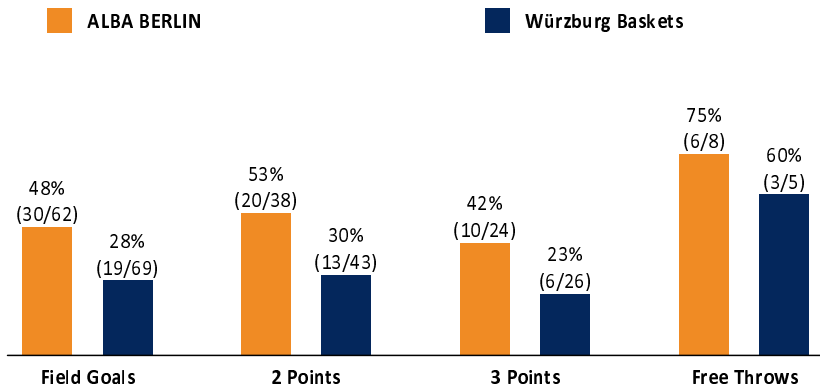

ALBA BERLIN

76 : 47

Würzburg Baskets

Referee: REITER Moritz
Umpires: HODZIC Nermin / IGLESIAS AMBROSIO Adrian
Commissioner: JANZEN Sascha

Berlin, Mercedes-Benz Arena Berlin (14.500 Plätze), MI 5 APR 2023, 19:00, Game-ID: 27765
Attendance: 7.027

Scoreboard table showing Q1, Q2, Q3, Q4 scores for BER and WUE.

BER - ALBA BERLIN (Coach: GONZALEZ Israel)

Main player statistics table for ALBA BERLIN including columns for No., Name, Min, PTS, 2 Points, 3 Points, Field Goals, Free Throws, and various rebound/steal metrics.

WUE - Würzburg Baskets (Coach: FILIPOVSKI Sasa)

Main player statistics table for WÜRZBURG BASKETS including columns for No., Name, Min, PTS, 2 Points, 3 Points, Field Goals, Free Throws, and various rebound/steal metrics.

Summary table comparing ALBA BERLIN and WÜRZBURG BASKETS on various team statistics like Rebounds, Assists, Fouls, and Turnovers.

EASYCREDIT-BBL.DE
Alle offiziellen Statistiken der easyCredit BBL, Daten, Rekorde uvm. gibt es auf easyCredit-BBL.de!

MAGENTASPORT.DE
Keinen Korb mehr verpassen - Alle Spiele der easyCredit Basketball Bundesliga und des MagentaSport BBL Pokals live auf MagentaSport.de

LEGEND
Min Minutes Played, DR Defensive Rebounds, AS Assists, BS Blocked Shots, PF Fouls, +/- Plus-Minus-Rating
DNP Did Not Play, OR Offensive Rebounds, ST Steals, SB Shots Blocked, FD Fouls Drawn, * Starters
PTS Points, TR Total Rebounds, TO Turnovers, EFF Efficiency = ((PTS + TR + AS + ST + BS) - ((FGA - FGM) + (FTA - FTM) + TO))