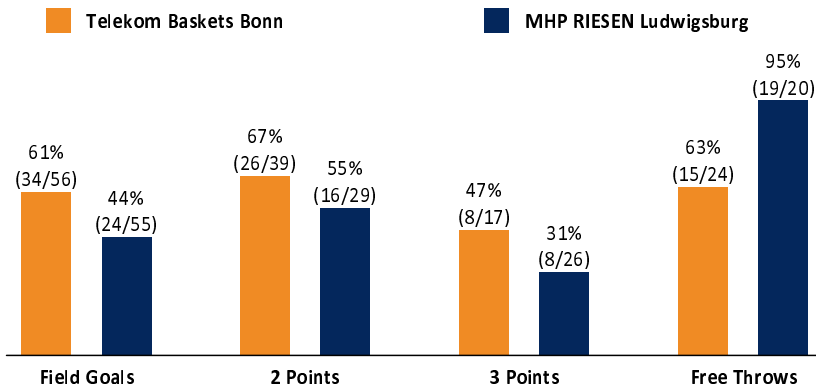

Telekom Baskets Bonn

91 : 75 MHP RIESEN Ludwigsburg

Referee: CICI Gentian
Umpires: PANTHER Anne / THEIS Christian
Commissioner: HORN Markus

Attendance: 5.620
Bonn, Telekom Dome Bonn (6.000 Plätze), MI 29 MRZ 2023, 19:00, Game-ID: 27619

Scoreboard table showing Q1, Q2, Q3, Q4 scores for BON and LUD.

BON - Telekom Baskets Bonn (Coach: IISALO Tuomas)

Main player statistics table for Telekom Baskets Bonn including columns for No., Name, Min, PTS, 2 Points, 3 Points, Field Goals, Free Throws, and various rebound/assist metrics.

LUD - MHP RIESEN Ludwigsburg (Coach: KING Josh)

Main player statistics table for MHP RIESEN Ludwigsburg including columns for No., Name, Min, PTS, 2 Points, 3 Points, Field Goals, Free Throws, and various rebound/assist metrics.

Summary table comparing team statistics for BON and LUD, including Rebounds, Assists, Fouls, Turnovers, Steals, Points in the Paint, Second Chance Points, Fast Break Points, Biggest Lead, Biggest Scoring Run, Lead Changes, and Times Tied.

EASYCREDIT-BBL.DE

Alle offiziellen Statistiken der easyCredit BBL, Daten, Rekorde uvm. gibt es auf easyCredit-BBL.de! Und für unterwegs: die neue offizielle Liga-App, kostenfrei für iOS und Android.

MAGENTASPORT.DE

Keinen Korb mehr verpassen - Alle Spiele der easyCredit Basketball Bundesliga und des MagentaSport BBL Pokals live auf MagentaSport.de

LEGEND
Min Minutes Played
DR Defensive Rebounds
AS Assists
BS Blocked Shots
PF Fouls
+/- Plus-Minus-Rating
DNP Did Not Play
OR Offensive Rebounds
ST Steals
SB Shots Blocked
FD Fouls Drawn
* Starters
PTS Points
TR Total Rebounds
TO Turnovers
EFF Efficiency = ((PTS + TR + AS + ST + BS) - ((FGA - FGM) + (FTA - FTM) + TO))