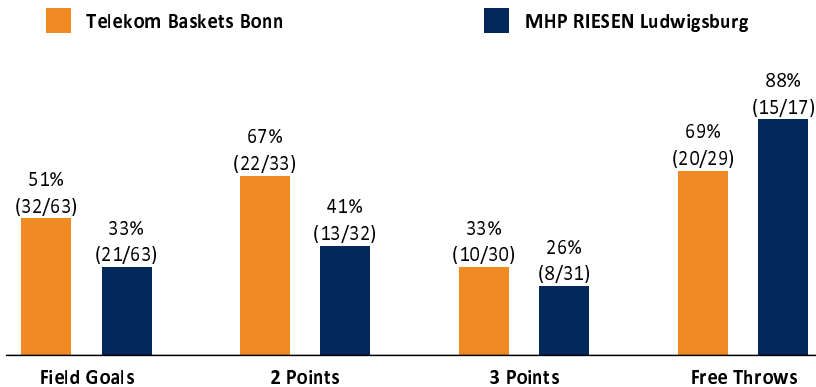

LUD - MHP RIESEN Ludwigsburg (Coach: KING Josh)

No.	Name	Min	PTS	2 Points	3 Points	Field Goals	Free Throws	OR	DR	TR	AS	ST	TO	BS	SB	PF	FD	EFF	+/-	
*1	BÄHRE Jonathan	26:15	10	1/4 (25%)	2/5 (40%)	3/9 (33%)	2/2 (100%)	3	1	4	1	1	2		1	1	1	8	-24	
2	PATRICK Jacob	12:21	5	1/3 (33%)	1/3 (33%)	2/6 (33%)										1		1	-15	
*3	HUBB Prentiss	27:06	9	2/4 (50%)	1/6 (17%)	3/10 (30%)	2/2 (100%)	1	4	5		2	3	1		1	4	7	-26	
6	PATRICK Johannes	8:44	2				2/2 (100%)		1	1						2	1	3	-9	
*7	MILLER Shonn	23:00	11	5/6 (83%)		5/6 (83%)	1/3 (33%)	2	2	4	1			1		2	6	14	-15	
10	KUHSE Tommy	12:59	0	0/3 (0%)	0/2 (0%)	0/5 (0%)					3	1	3			2	2	-4	-7	
*12	DUNN Jhonathan	21:07	5	0/1 (0%)	1/6 (17%)	1/7 (14%)	2/2 (100%)		2	2	1		3			4	1	-1	-19	
*13	POLAS BAROLO Yorman	24:52	9	2/3 (67%)	1/4 (25%)	3/7 (43%)	2/2 (100%)	2		2	1		1			5	1	7	-11	
21	HARTMANN Sebastian	2:48	0	0/1 (0%)		0/1 (0%)											1	-1	2	
27	EDIGIN Eddy	0:48	0													2		0	-2	
29	CHERRY Will	17:27	5	1/4 (25%)	1/2 (50%)	2/6 (33%)			3	3	3	1	2			3	1	6	-3	
93	WAARDENBURG Sam	22:33	9	1/3 (33%)	1/3 (33%)	2/6 (33%)	4/4 (100%)	4	4	8	2	1	1			3	3	15	-16	
Team / Coach									1	1			1		1		0			
Totals			200:00	65	13/32 (41%)	8/31 (26%)	21/63 (33%)	15/17 (88%)	12	18	30	12	6	16	2	1	27	21	55	-29

BON	Rebounds OR/DR/TR	LUD
17 / 29 / 46	Assists	12 / 18 / 30
13	Fouls	12
21	Fouls Drawn	27
23	Turnovers	21
16	Steals	16
10	Points in the Paint	6
38	Second Chance Points	14
19	Fast Break Points	11
10	Biggest Lead	12
33 (94:61)	Biggest Scoring Run	0 (:)
11-0 (94:61)	Lead Changes:	6-0 (20:18)
	Times Tied:	0

EASYCREDIT-BBL.DE

Alle offiziellen Statistiken der easyCredit BBL, Daten, Rekorde uvm. gibt es auf easyCredit-BBL.de! Und für unterwegs: die neue offizielle Liga-App, kostenfrei für iOS und Android.

MAGENTASPORT.DE

Keinen Korb mehr verpassen - Alle Spiele der easyCredit Basketball Bundesliga und des MagentaSport BBL Pokals live auf MagentaSport.de

LEGEND
Min Minutes Played   DR Defensive Rebounds   AS Assists   BS Blocked Shots   PF Fouls   +/- Plus-Minus-Rating
DNP Did Not Play   OR Offensive Rebounds   ST Steals   SB Shots Blocked   FD Fouls Drawn   * Starters
PTS Points   TR Total Rebounds   TO Turnovers   EFF Efficiency = ((PTS + TR + AS + ST + BS) - ((FGA - FGM) + (FTA - FTM) + TO))