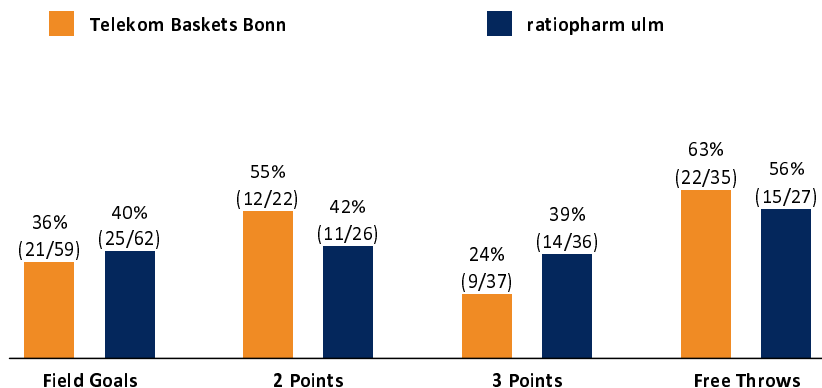

ULM - ratiopharm ulm (Coach: GAVEL Anton)

No.	Name	Min	PTS	2 Points	3 Points	Field Goals	Free Throws	OR	DR	TR	AS	ST	TO	BS	SB	PF	FD	EFF	+/-	
*2	DOS SANTOS Yago Mateus	28:57	19	1/2 (50%)	4/11 (36%)	5/13 (38%)	5/7 (71%)	3	4	7	9		3		2	4	3	22	5	
3	PAUL Brandon	26:26	18	1/5 (20%)	5/10 (50%)	6/15 (40%)	1/4 (25%)		4	4	1	1	1		1	4	2	11	10	
*8	CHRISTEN Robin	10:36	3		1/2 (50%)	1/2 (50%)		1		1						4	1	3	9	
13	BRETZEL Nicolas	DNP																		
14	HERKENHOFF Philipp	14:38	3	1/1 (100%)	0/1 (0%)	1/2 (50%)	1/2 (50%)	1	1	2						2	2	3	-4	
17	NUNEZ Juan	16:36	6	0/1 (0%)	1/2 (50%)	1/3 (33%)	3/4 (75%)		1	1	2		1			2	3	5	-1	
*22	KLEPEISZ Thomas	21:13	9	1/2 (50%)	2/4 (50%)	3/6 (50%)	1/2 (50%)	1	1	2	2		1			4	4	8	12	
32	HAWLEY Joshua	31:57	5	2/5 (40%)	0/2 (0%)	2/7 (29%)	1/2 (50%)	2	7	9	4	4	2	1		3	2	15	5	
*35	JALLOW Karim	11:46	2	1/3 (33%)		1/3 (33%)		1		1						4		1	-5	
44	ZUGIC Fedor	18:14	7	1/2 (50%)	1/3 (33%)	2/5 (40%)	2/2 (100%)	2	4	6	1		1		1	2	3	10	-4	
*51	CABOCLO Bruno	19:37	7	3/5 (60%)	0/1 (0%)	3/6 (50%)	1/4 (25%)		1	1		1	2		1	4	2	1	3	
63	FUCHS David	DNP																		
Team / Coach									2	2			1				1			
Totals			200:00	79	11/26 (42%)	14/36 (39%)	25/62 (40%)	15/27 (56%)	11	25	36	19	6	12	1	5	33	22	80	6

BON	Rebounds OR/DR/TR	ULM
16 / 31 / 47		11 / 25 / 36
13	Assists	19
24	Fouls	33
32	Fouls Drawn	22
16	Turnovers	12
5	Steals	6
22	Points in the Paint	20
17	Second Chance Points	13
4	Fast Break Points	5
3 (3:0)	Biggest Lead	11 (37:48)
9-0 (46:48)	Biggest Scoring Run	10-0 (31:41)
	Lead Changes:	5
	Times Tied:	9

EASYCREDIT-BBL.DE

Alle offiziellen Statistiken der easyCredit BBL, Daten, Rekorde uvm. gibt es auf easyCredit-BBL.de! Und für unterwegs: die neue offizielle Liga-App, kostenfrei für iOS und Android.

MAGENTASPORT.DE

Keinen Korb mehr verpassen - Alle Spiele der easyCredit Basketball Bundesliga und des MagentaSport BBL Pokals live auf MagentaSport.de

LEGEND
Min Minutes Played   DR Defensive Rebounds   AS Assists   BS Blocked Shots   PF Fouls   +/- Plus-Minus-Rating
DNP Did Not Play   OR Offensive Rebounds   ST Steals   SB Shots Blocked   FD Fouls Drawn   * Starters
PTS Points   TR Total Rebounds   TO Turnovers   EFF Efficiency = ((PTS + TR + AS + ST + BS) - ((FGA - FGM) + (FTA - FTM) + TO))