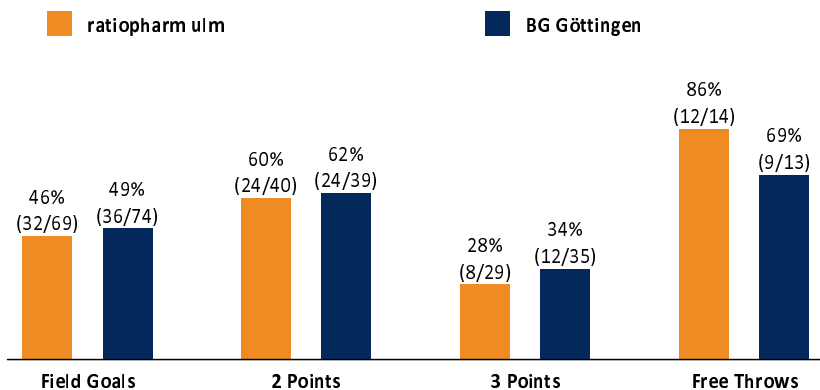

ratiopharm ulm

84 : 93

BG Göttingen

Referee: MADINGER Christof
Umpires: KOVACEVIC Nesa / LODER Benedikt
Commissioner: WEICHERT Horst

Attendance: 4.186
Neu-Ulm, ratiopharm arena Ulm (6.200 Plätze), MI 5 OKT 2022, 19:00, Game-ID: 27479

Scoreboard table showing Q1, Q2, Q3, Q4 scores for ULM and GOT.

ULM - ratiopharm ulm (Coach: GAVEL Anton)

Main player statistics table for ULM including columns for No., Name, Min, PTS, 2 Points, 3 Points, Field Goals, Free Throws, OR, DR, TR, AS, ST, TO, BS, SB, PF, FD, EFF, +/-.

GOT - BG Göttingen (Coach: MOORS Roel)

Main player statistics table for GOT including columns for No., Name, Min, PTS, 2 Points, 3 Points, Field Goals, Free Throws, OR, DR, TR, AS, ST, TO, BS, SB, PF, FD, EFF, +/-.

Summary statistics table comparing ULM and GOT across various metrics like Rebounds, Assists, Fouls, etc.

EASYCREDIT-BBL.DE
Alle offiziellen Statistiken der easyCredit BBL, Daten, Rekorde uvm. gibt es auf easyCredit-BBL.de!

MAGENTASPORT.DE
Keinen Korb mehr verpassen - Alle Spiele der easyCredit Basketball Bundesliga und des MagentaSport BBL Pokals live auf MagentaSport.de

LEGEND
Min Minutes Played, DR Defensive Rebounds, AS Assists, BS Blocked Shots, PF Fouls, +/- Plus-Minus-Rating
DNP Did Not Play, OR Offensive Rebounds, ST Steals, SB Shots Blocked, FD Fouls Drawn, * Starters
PTS Points, TR Total Rebounds, TO Turnovers, EFF Efficiency = ((PTS + TR + AS + ST + BS) - ((FGA - FGM) + (FTA - FTM) + TO))