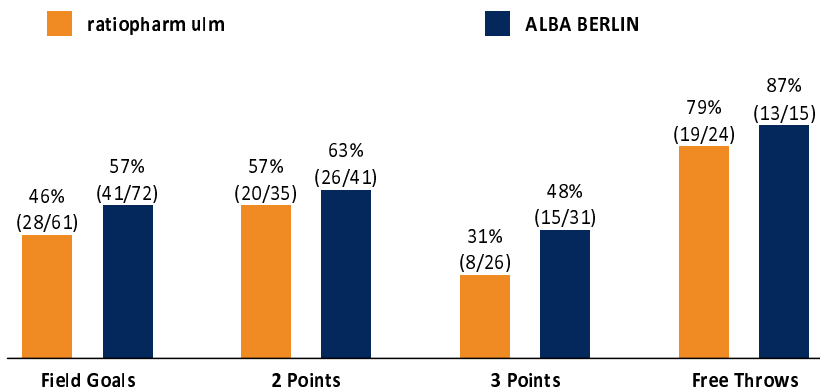

ratiopharm ulm

83 : 110

ALBA BERLIN

Referee: LOTTERMOSER Robert
Umpires: REITER Moritz / FINGERLING Stefan
Commissioner: WEICHERT Horst

Attendance: 5.845
Neu-Ulm, ratiopharm arena Ulm (6.000 Plätze), SO 18 DEZ 2022, 19:00, Game-ID: 27549

Scoreboard table showing Q1, Q2, Q3, Q4 scores for ULM and BER.

ULM - ratiopharm ulm (Coach: GAVEL Anton)

Main player statistics table for ULM, including columns for No., Name, Min, PTS, 2 Points, 3 Points, Field Goals, Free Throws, and various advanced stats.

BER - ALBA BERLIN (Coach: GONZALEZ Israel)

Main player statistics table for BER, including columns for No., Name, Min, PTS, 2 Points, 3 Points, Field Goals, Free Throws, and various advanced stats.

Summary statistics table comparing ULM and BER across categories like Rebounds, Assists, Fouls, Turnovers, Steals, Points in the Paint, etc.

EASYCREDIT-BBL.DE

Alle offiziellen Statistiken der easyCredit BBL, Daten, Rekorde uvm. gibt es auf easyCredit-BBL.de! Und für unterwegs: die neue offizielle Liga-App, kostenfrei für iOS und Android.

MAGENTASPORT.DE

Keinen Korb mehr verpassen - Alle Spiele der easyCredit Basketball Bundesliga und des MagentaSport BBL Pokals live auf MagentaSport.de

LEGEND
Min Minutes Played
DNP Did Not Play
PTS Points
DR Defensive Rebounds
OR Offensive Rebounds
TR Total Rebounds
AS Assists
ST Steals
TO Turnovers
BS Blocked Shots
SB Shots Blocked
EFF Efficiency = ((PTS + TR + AS + ST + BS) - ((FGA - FGM) + (FTA - FTM) + TO))
PF Fouls
FD Fouls Drawn
+/- Plus-Minus-Rating
* Starters