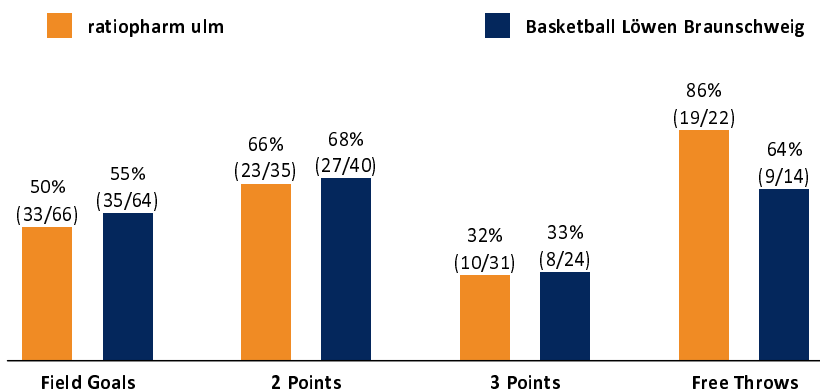

ratiopharm ulm

95 : 87

Basketball Löwen Braunschweig

Referee: PANTHER Anne
Umpires: HACK Johannes / ROTTER Nicolas
Commissioner: KINDERVATER Max

Attendance: 5.433
Neu-Ulm, ratiopharm arena Ulm (6.000 Plätze), FR 30 DEZ 2022, 19:00, Game-ID: 27568

Scoreboard table showing Q1, Q2, Q3, Q4 scores for ULM and BRA.

ULM - ratiopharm ulm (Coach: GAVEL Anton)

Main player statistics table for ULM, including columns for No., Name, Min, PTS, 2 Points, 3 Points, Field Goals, Free Throws, and various rebound and steal metrics.

BRA - Basketball Löwen Braunschweig (Coach: RAMIREZ Jesus)

Main player statistics table for BRA, including columns for No., Name, Min, PTS, 2 Points, 3 Points, Field Goals, Free Throws, and various rebound and steal metrics.

Summary table comparing ULM and BRA across various categories like Rebounds, Assists, Fouls, and Turnovers.

EASYCREDIT-BBL.DE
Alle offiziellen Statistiken der easyCredit BBL, Daten, Rekorde uvm. gibt es auf easyCredit-BBL.de!

MAGENTASPORT.DE
Keinen Korb mehr verpassen - Alle Spiele der easyCredit Basketball Bundesliga und des MagentaSport BBL Pokals live auf MagentaSport.de

LEGEND
Min Minutes Played, DR Defensive Rebounds, AS Assists, BS Blocked Shots, PF Fouls, +/- Plus-Minus-Rating
DNP Did Not Play, OR Offensive Rebounds, ST Steals, SB Shots Blocked, FD Fouls Drawn, * Starters
PTS Points, TR Total Rebounds, TO Turnovers, EFF Efficiency = ((PTS + TR + AS + ST + BS) - ((FGA - FGM) + (FTA - FTM) + TO))