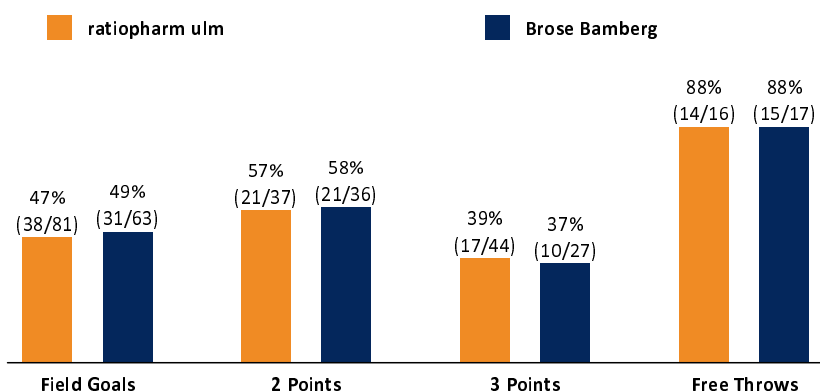

ratiopharm ulm

107 : 87

Brose Bamberg

Referee: BARTH Benjamin
Umpires: MUTAPCIC Armin / BOHN Andreas
Commissioner: WEICHERT Horst

Attendance: 5.198
Neu-Ulm, ratiopharm arena Ulm (6.000 Plätze), SA 28 JAN 2023, 20:30, Game-ID: 27611

Scoreboard table showing Q1, Q2, Q3, Q4 scores for ULM and BAM.

ULM - ratiopharm ulm (Coach: GAVEL Anton)

Main player statistics table for ULM, including columns for No., Name, Min, PTS, 2 Points, 3 Points, Field Goals, Free Throws, and various rebound/assist metrics.

BAM - Brose Bamberg (Coach: AMIEL Oren)

Main player statistics table for BAM, including columns for No., Name, Min, PTS, 2 Points, 3 Points, Field Goals, Free Throws, and various rebound/assist metrics.

Summary table comparing ULM and BAM across various categories like Rebounds, Assists, Fouls, Turnovers, Steals, Points in the Paint, etc.

EASYCREDIT-BBL.DE

Alle offiziellen Statistiken der easyCredit BBL, Daten, Rekorde uvm. gibt es auf easyCredit-BBL.de! Und für unterwegs: die neue offizielle Liga-App, kostenfrei für iOS und Android.

MAGENTASPORT.DE

Keinen Korb mehr verpassen - Alle Spiele der easyCredit Basketball Bundesliga und des MagentaSport BBL Pokals live auf MagentaSport.de

LEGEND
Min Minutes Played
DNP Did Not Play
PTS Points
DR Defensive Rebounds
OR Offensive Rebounds
TR Total Rebounds
AS Assists
ST Steals
TO Turnovers
BS Blocked Shots
SB Shots Blocked
EFF Efficiency = ((PTS + TR + AS + ST + BS) - ((FGA - FGM) + (FTA - FTM) + TO))
PF Fouls
FD Fouls Drawn
+/- Plus-Minus-Rating
* Starters