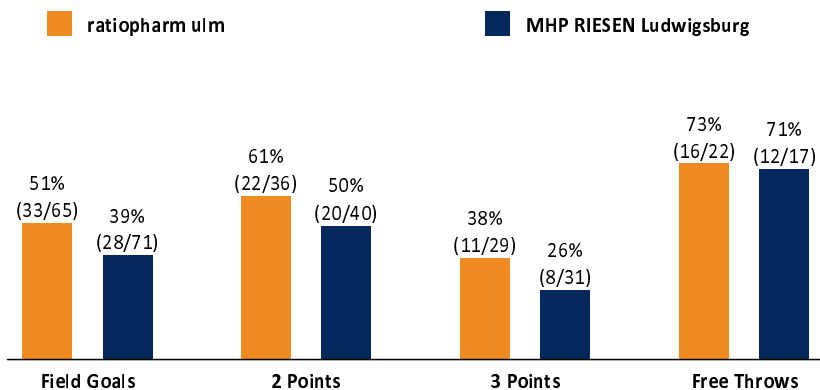

ratiopharm ulm

93 : 76 MHP RIESEN Ludwigsburg

Referee: BITTNER Steve
Umpires: MUTAPCIC Armin / KRÜPER Moritz
Commissioner: EICHHORN Christian

Attendance: 5.733
Neu-Ulm, ratiopharm arena Ulm (6.000 Plätze), SA 25 MRZ 2023, 18:00, Game-ID: 27682

Scoreboard table showing Q1, Q2, Q3, Q4 scores for ULM and LUD.

ULM - ratiopharm ulm (Coach: GAVEL Anton)

Main player statistics table for ULM, including columns for No., Name, Min, PTS, 2 Points, 3 Points, Field Goals, Free Throws, and various advanced stats.

LUD - MHP RIESEN Ludwigsburg (Coach: KING Josh)

Main player statistics table for LUD, including columns for No., Name, Min, PTS, 2 Points, 3 Points, Field Goals, Free Throws, and various advanced stats.

Summary table comparing ULM and LUD across various categories like Rebounds, Assists, Fouls, and Turnovers.

EASYCREDIT-BBL.DE
Alle offiziellen Statistiken der easyCredit BBL, Daten, Rekorde uvm. gibt es auf easyCredit-BBL.de!

MAGENTASPORT.DE
Keinen Korb mehr verpassen - Alle Spiele der easyCredit Basketball Bundesliga und des MagentaSport BBL Pokals live auf MagentaSport.de

LEGEND
Min Minutes Played, DR Defensive Rebounds, AS Assists, BS Blocked Shots, PF Fouls, +/- Plus-Minus-Rating
DNP Did Not Play, OR Offensive Rebounds, ST Steals, SB Shots Blocked, FD Fouls Drawn, * Starters
PTS Points, TR Total Rebounds, TO Turnovers, EFF Efficiency = ((PTS + TR + AS + ST + BS) - ((FGA - FGM) + (FTA - FTM) + TO))