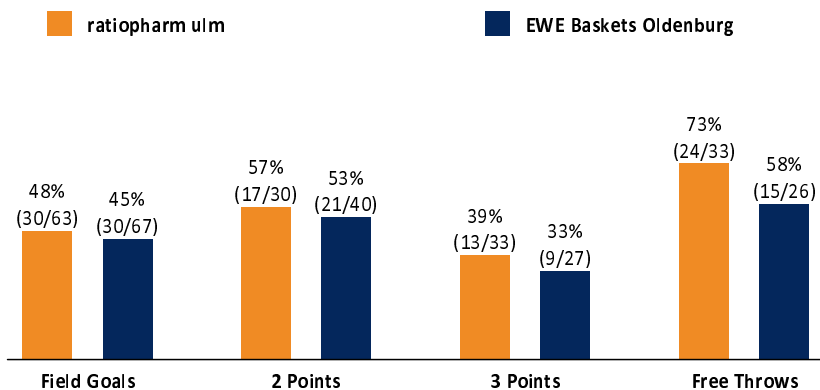

ratiopharm ulm

97 : 84

EWE Baskets Oldenburg

Referee: MADINGER Christof
Umpires: BRENDEL Nicolas / REY Danjana
Commissioner: WEICHERT Horst

Attendance: 4.300
Neu-Ulm, ratiopharm arena Ulm (6.000 Plätze), DI 25 APR 2023, 19:00, Game-ID: 27734

Scoreboard table showing Q1, Q2, Q3, Q4 scores for ULM and OLD.

ULM - ratiopharm ulm (Coach: GAVEL Anton)

Main player statistics table for ULM, including columns for No., Name, Min, PTS, 2 Points, 3 Points, Field Goals, Free Throws, and various rebound and foul statistics.

OLD - EWE Baskets Oldenburg (Coach: CALLES Pedro)

Main player statistics table for OLD, including columns for No., Name, Min, PTS, 2 Points, 3 Points, Field Goals, Free Throws, and various rebound and foul statistics.

Summary table comparing ULM and OLD on various metrics like Rebounds, Assists, Fouls, and Turnovers.

EASYCREDIT-BBL.DE
Alle offiziellen Statistiken der easyCredit BBL, Daten, Rekorde uvm. gibt es auf easyCredit-BBL.de!

MAGENTASPORT.DE
Keinen Korb mehr verpassen - Alle Spiele der easyCredit Basketball Bundesliga und des MagentaSport BBL Pokals live auf MagentaSport.de

LEGEND
Min Minutes Played, DR Defensive Rebounds, AS Assists, BS Blocked Shots, PF Fouls, +/- Plus-Minus-Rating
DNP Did Not Play, OR Offensive Rebounds, ST Steals, SB Shots Blocked, FD Fouls Drawn, * Starters
PTS Points, TR Total Rebounds, TO Turnovers, EFF Efficiency = ((PTS + TR + AS + ST + BS) - ((FGA - FGM) + (FTA - FTM) + TO))