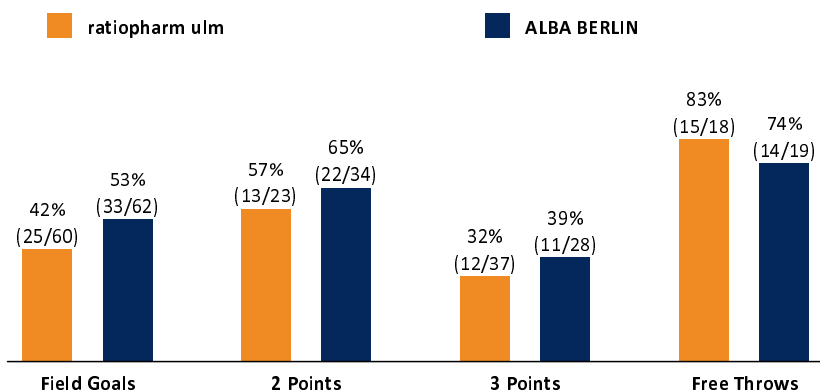

ratiopharm ulm

77 : 91

ALBA BERLIN

Referee: MADINGER Christof
Umpires: FRITZ Clemens / HACK Johannes
Commissioner: KINDERVATER Max

Attendance: 6.000
Neu-Ulm, ratiopharm arena Ulm (6.000 Plätze), MI 17 MAI 2023, 19:00, Game-ID: 30745

Scoreboard table showing Q1, Q2, Q3, Q4 scores for ULM and BER.

ULM - ratiopharm ulm (Coach: GAVEL Anton)

Main player statistics table for ULM, including columns for No., Name, Min, PTS, 2 Points, 3 Points, Field Goals, Free Throws, and various rebound/assist metrics.

BER - ALBA BERLIN (Coach: GONZALEZ Israel)

Main player statistics table for BER, including columns for No., Name, Min, PTS, 2 Points, 3 Points, Field Goals, Free Throws, and various rebound/assist metrics.

Summary statistics table comparing ULM and BER across categories like Rebounds, Assists, Fouls, Turnovers, Steals, Points in the Paint, Second Chance Points, Fast Break Points, Biggest Lead, Biggest Scoring Run, Lead Changes, and Times Tied.

EASYCREDIT-BBL.DE

Alle offiziellen Statistiken der easyCredit BBL, Daten, Rekorde uvm. gibt es auf easyCredit-BBL.de! Und für unterwegs: die neue offizielle Liga-App, kostenfrei für iOS und Android.

MAGENTASPORT.DE

Keinen Korb mehr verpassen - Alle Spiele der easyCredit Basketball Bundesliga und des MagentaSport BBL Pokals live auf MagentaSport.de

LEGEND
Min Minutes Played
DNP Did Not Play
PTS Points
DR Defensive Rebounds
OR Offensive Rebounds
TR Total Rebounds
AS Assists
ST Steals
TO Turnovers
BS Blocked Shots
SB Shots Blocked
EFF Efficiency = ((PTS + TR + AS + ST + BS) - ((FGA - FGM) + (FTA - FTM) + TO))
PF Fouls
FD Fouls Drawn
+/- Plus-Minus-Rating
* Starters