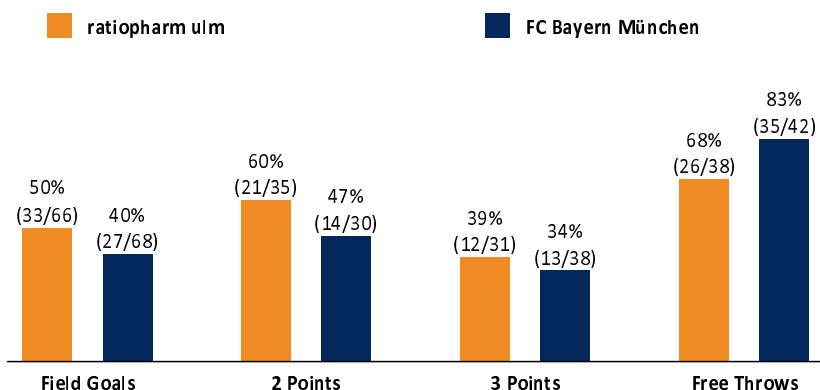

ratiopharm ulm

104 : 102

FC Bayern München

Referee: PANTHER Anne
Umpires: MADINGER Christof / MUTAPCIC Armin
Commissioner: KINDERVATER Max

Attendance: 6.000
Neu-Ulm, ratiopharm arena Ulm (6.000 Plätze), FR 2 JUN 2023, 19:00, Game-ID: 30765

Summary table showing quarter scores (Q1-Q4) and OT1 for ULM and FCB.

ULM - ratiopharm ulm (Coach: GAVEL Anton)

Main player statistics table for ULM, including columns for No., Name, Min, PTS, 2 Points, 3 Points, Field Goals, Free Throws, and various advanced stats.

FCB - FC Bayern München (Coach: TRINCHIERI Andrea)

Main player statistics table for FCB, including columns for No., Name, Min, PTS, 2 Points, 3 Points, Field Goals, Free Throws, and various advanced stats.

Summary table comparing ULM and FCB on various team statistics like Rebounds, Assists, Fouls, etc.

EASYCREDIT-BBL.DE

Alle offiziellen Statistiken der easyCredit BBL, Daten, Rekorde uvm. gibt es auf easyCredit-BBL.de! Und für unterwegs: die neue offizielle Liga-App, kostenfrei für iOS und Android.

MAGENTASPORT.DE

Keinen Korb mehr verpassen - Alle Spiele der easyCredit Basketball Bundesliga und des MagentaSport BBL Pokals live auf MagentaSport.de

LEGEND: Min Minutes Played, DR Defensive Rebounds, AS Assists, BS Blocked Shots, PF Fouls, +/- Plus-Minus-Rating, DNP Did Not Play, OR Offensive Rebounds, ST Steals, SB Shots Blocked, FD Fouls Drawn, * Starters, PTS Points, TR Total Rebounds, TO Turnovers, EFF Efficiency = ((PTS + TR + AS + ST + BS) - ((FGA - FGM) + (FTA - FTM) + TO))