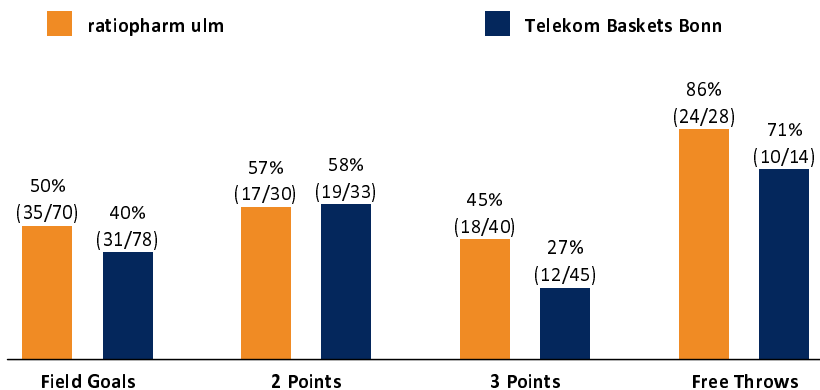

ratiopharm ulm

112 : 84

Telekom Baskets Bonn

Referee: REITER Moritz
Umpires: MADINGER Christof / BARTH Benjamin
Commissioner: WEICHERT Horst

Attendance: 6.000
Neu-Ulm, ratiopharm arena Ulm (6.000 Plätze), MI 14 JUN 2023, 20:30, Game-ID: 30772

Scoreboard table showing Q1, Q2, Q3, Q4 scores for ULM and BON.

ULM - ratiopharm ulm (Coach: GAVEL Anton)

Main player statistics table for ULM, including columns for No., Name, Min, PTS, 2 Points, 3 Points, Field Goals, Free Throws, and various rebound and efficiency metrics.

BON - Telekom Baskets Bonn (Coach: IISALO Tuomas)

Main player statistics table for BON, including columns for No., Name, Min, PTS, 2 Points, 3 Points, Field Goals, Free Throws, and various rebound and efficiency metrics.

Summary statistics table comparing ULM and BON across categories like Rebounds, Assists, Fouls, Turnovers, Steals, Points in the Paint, etc.

EASYCREDIT-BBL.DE

Alle offiziellen Statistiken der easyCredit BBL, Daten, Rekorde uvm. gibt es auf easyCredit-BBL.de! Und für unterwegs: die neue offizielle Liga-App, kostenfrei für iOS und Android.

MAGENTASPORT.DE

Keinen Korb mehr verpassen - Alle Spiele der easyCredit Basketball Bundesliga und des MagentaSport BBL Pokals live auf MagentaSport.de

LEGEND
Min Minutes Played, DR Defensive Rebounds, AS Assists, BS Blocked Shots, PF Fouls, +/- Plus-Minus-Rating
DNP Did Not Play, OR Offensive Rebounds, ST Steals, SB Shots Blocked, FD Fouls Drawn, * Starters
PTS Points, TR Total Rebounds, TO Turnovers, EFF Efficiency = ((PTS + TR + AS + ST + BS) - ((FGA - FGM) + (FTA - FTM) + TO))